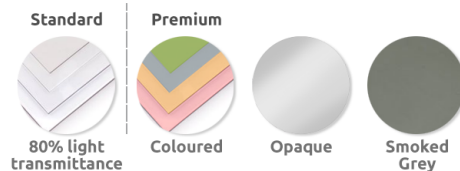

Plastic
Available in the options below;
for further details on our **Plastic** visit our **materiality page >>**