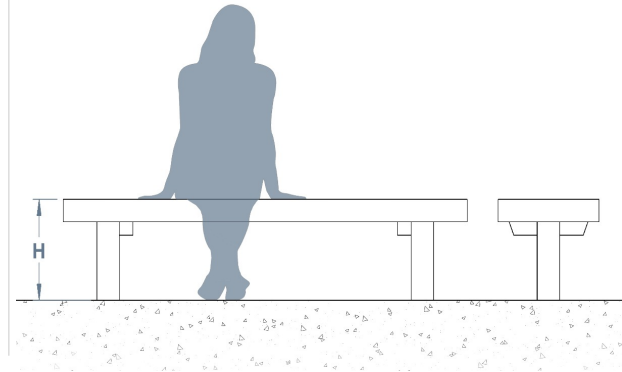

## Solid Timber Bench

Bailey Streetscene currently supply a number of hardwood and softwood timber benches. All timber furniture is manufactured from carefully selected and graded hardwood or softwood sourced entirely from commercially-managed, recognised and sustainable resources - so you're not only creating a great outdoor environment, you're being kind to other environments too!

Available in both root fixed or surface mounted, we recommend that an annual single coat of varnish or stain is applied to maintain the quality.

L: 1800mm x D: 200mm / 450mm x H: 450mm