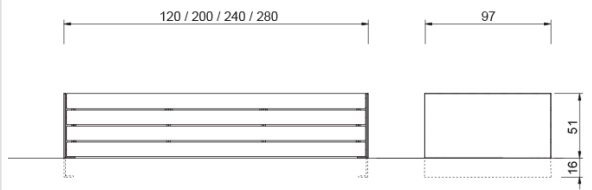

Flexibility of design and choice comes from the three different timber slat configurations with timbers available in either hardwood or softwood and in 3 slat sizes, and the end panels available in either steel, concrete, or graphite concrete finish: So, it's a bench that can be adapted to suit your needs.

L: 1200mm x D: 970mm x H: 510mm