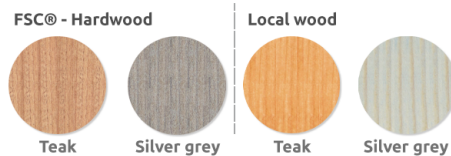

The Versio Corpus 50 Bench perfectly combines timber and steel to create a stylish, practical modern looking product and is an integral part of the extensive and stunning Versio range of outdoor furniture.

## Materials, Finishes & Options

**Steel**  
 Available in the options below;  
 for further details on our **steel** visit our **materiality page >>**

**Timber**  
 Available in the options below;  
 for further details on our **timber** visit our **materiality page >>**