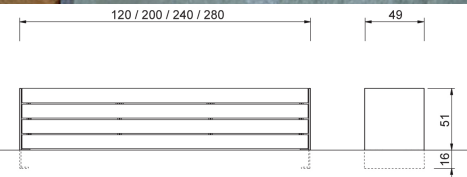

## Versio Corpus 50 Bench

Available with two different timber slat configurations, the Versio Corpus 50 Bench can be adapted to suit your needs. So, you get a stunning piece of outdoor furniture with the added bonus of flexibility of choice too, especially when you see that the hardwood timber slats are available in 3 different sizes and the end panels are available in either steel, concrete, or graphite concrete finish.

L: 1200mm x D: 490mm x H: 510mm