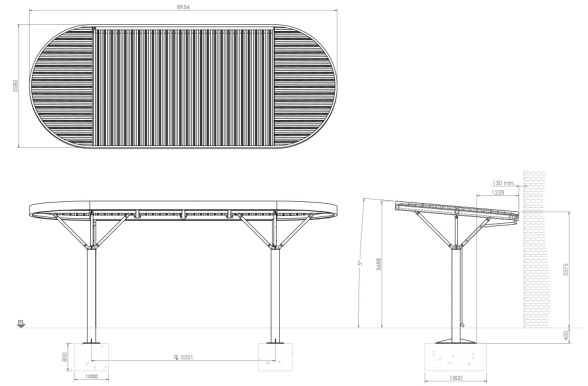

Stadium Canopy

The Stadium Canopy is the latest addition to our canopy range and is an adaptation of our popular **Arbor Canopy**.

This new design features a "Stadium" shaped corrugated steel roof that has a subtle slope to the rear to divert rainwater into the aluminium drainage system.

To minimise movement the canopy utilises below ground fixings and a branching structure to secure the canopy in 8 points. The result is a highly durable canopy that can withstand strong winds and weather conditions.

The Canopy features a vandal-resistant, fully welded frame hot-dip galvanised to BS EN ISO 1461:2009 as standard and can be polyester powder-coated in a range of RAL Colours.

L: 8954mm x H: 3580mm x D: 3688mm