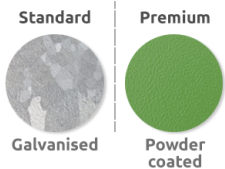

The Canopy features a vandal-resistant, fully welded frame hot-dip galvanised to BS EN ISO 1461:2009 as standard and can be polyester powder-coated in a range of RAL Colours.

L: 8954mm x H: 3580mm x D: 3688mm

Materials, Finishes & Options

Steel
 Available in the options below;
 for further details on our **steel** visit our **materiality page >>**

Colours
 Available in a huge range of RAL colours.
 Our most popular colours are;