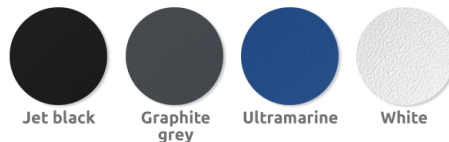

The Canopy features a vandal-resistant, fully welded frame hot-dip galvanised to BS EN ISO 1461:2009 as standard and can be polyester powder-coated in a range of RAL Colours.

L: 8954mm x H: 3580mm x D: 3688mm

Materials, Finishes & Options

Steel
 Available in the options below;
 for further details on our **steel** visit our **materiality page >>**

Colours
 Available in a huge range of RAL colours.
 Our most popular colours are;