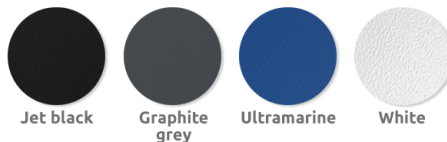

Planters bring nature and colour to urban environments as well as offering pedestrian segregation from the highway.

Requires minimal maintenance, available with removable liners and drainage holes, and powder coated in huge range of ral colours.

Colours

Available in a huge range of RAL colours.

Our most popular colours are;

Fixtures

This product can be customised with a range of optional fixtures. If you have any further bespoke requirements **get in touch**, our sales team will be happy to help.