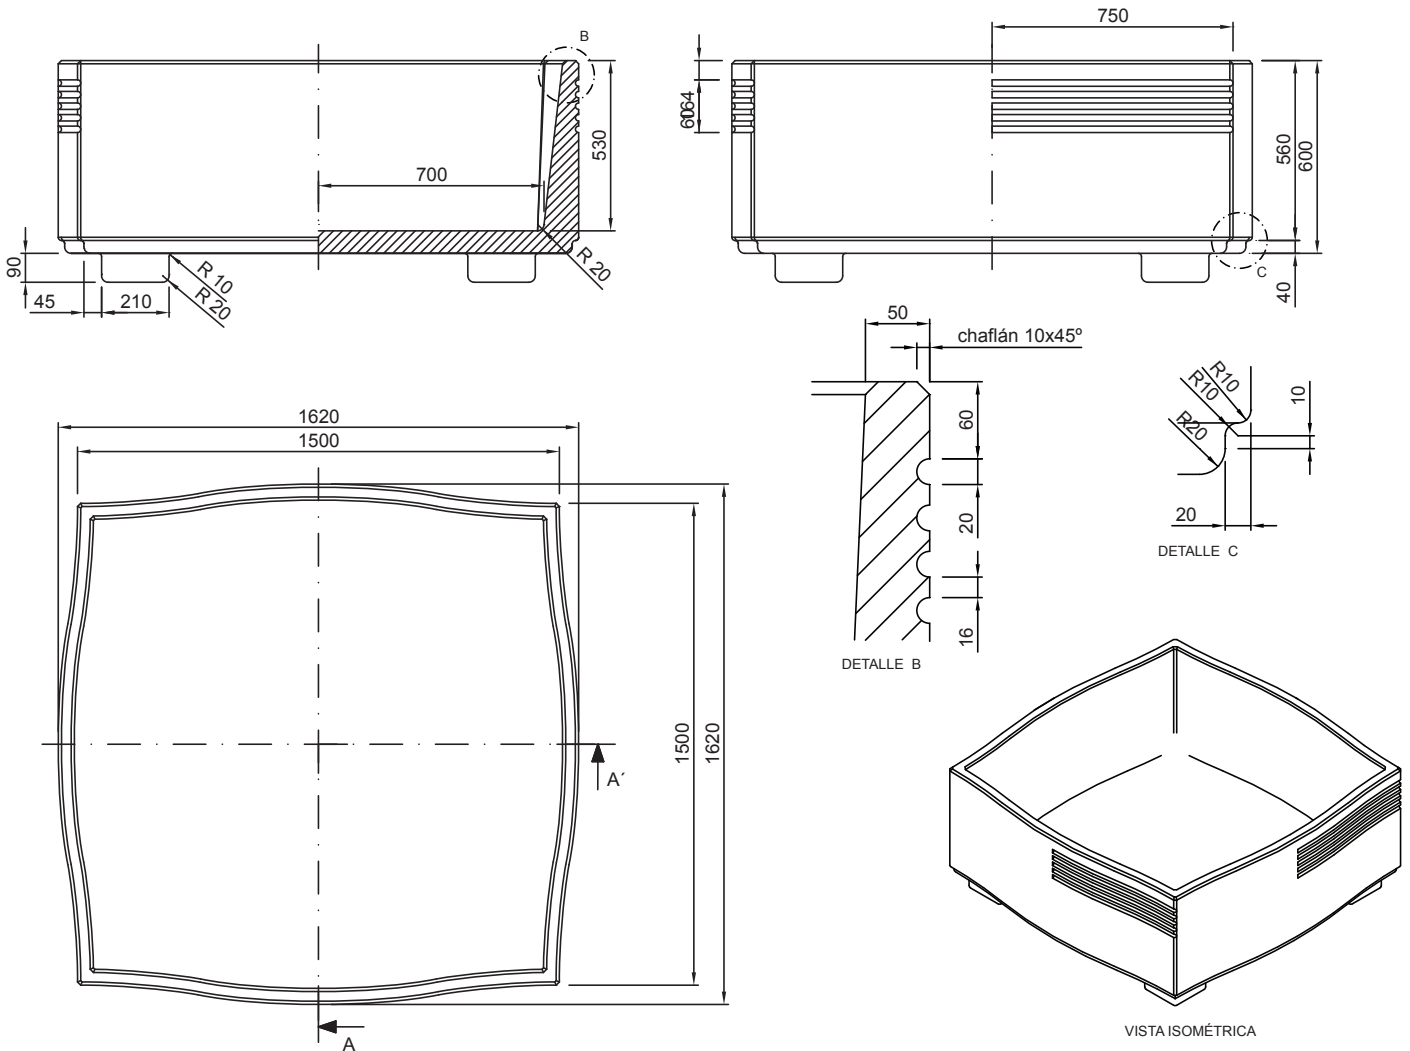

Fuat Planter: R80

materials:	cast concrete
finish:	(consult Public Spaces for options)
dimensions:	1500mm x 520mm x 800mm
additional features:	weight: 546Kg

Fuat Planter: R80 p

materials:	cast concrete
finish:	(consult Public Spaces for options)
dimensions:	1500mm x 520mm x 890mm
additional features:	weight: 560Kg

Fuat Planter: S85

materials:	cast concrete
finish:	(consult Public Spaces for options)
dimensions:	1500mm x 810mm x 800mm
additional features:	weight: 807Kg

Fuat Planter: S85 p

materials:	cast concrete
finish:	(consult Public Spaces for options)
dimensions:	1500mm x 810mm x 890mm
additional features:	weight: 831Kg

Fuat Planter: Q60

materials:	cast concrete
finish:	(consult Public Spaces for options)
dimensions:	1620mm x 1620mm x 600mm
additional features:	weight: 1020Kg

Fuat Planter: Q60 p

materials:	cast concrete
finish:	(consult Public Spaces for options)
dimensions:	1620mm x 1620mm x 690mm
additional features:	weight: 1100Kg

Fuat Planter: Q80

materials:	cast concrete
finish:	(consult Public Spaces for options)
dimensions:	1620mm x 1620mm x 800mm
additional features:	weight: 1480Kg

Fuat Planter: Q80 p

materials:	cast concrete
finish:	(consult Public Spaces for options)
dimensions:	1620mm x 1620mm x 890mm
additional features:	weight: 1560Kg