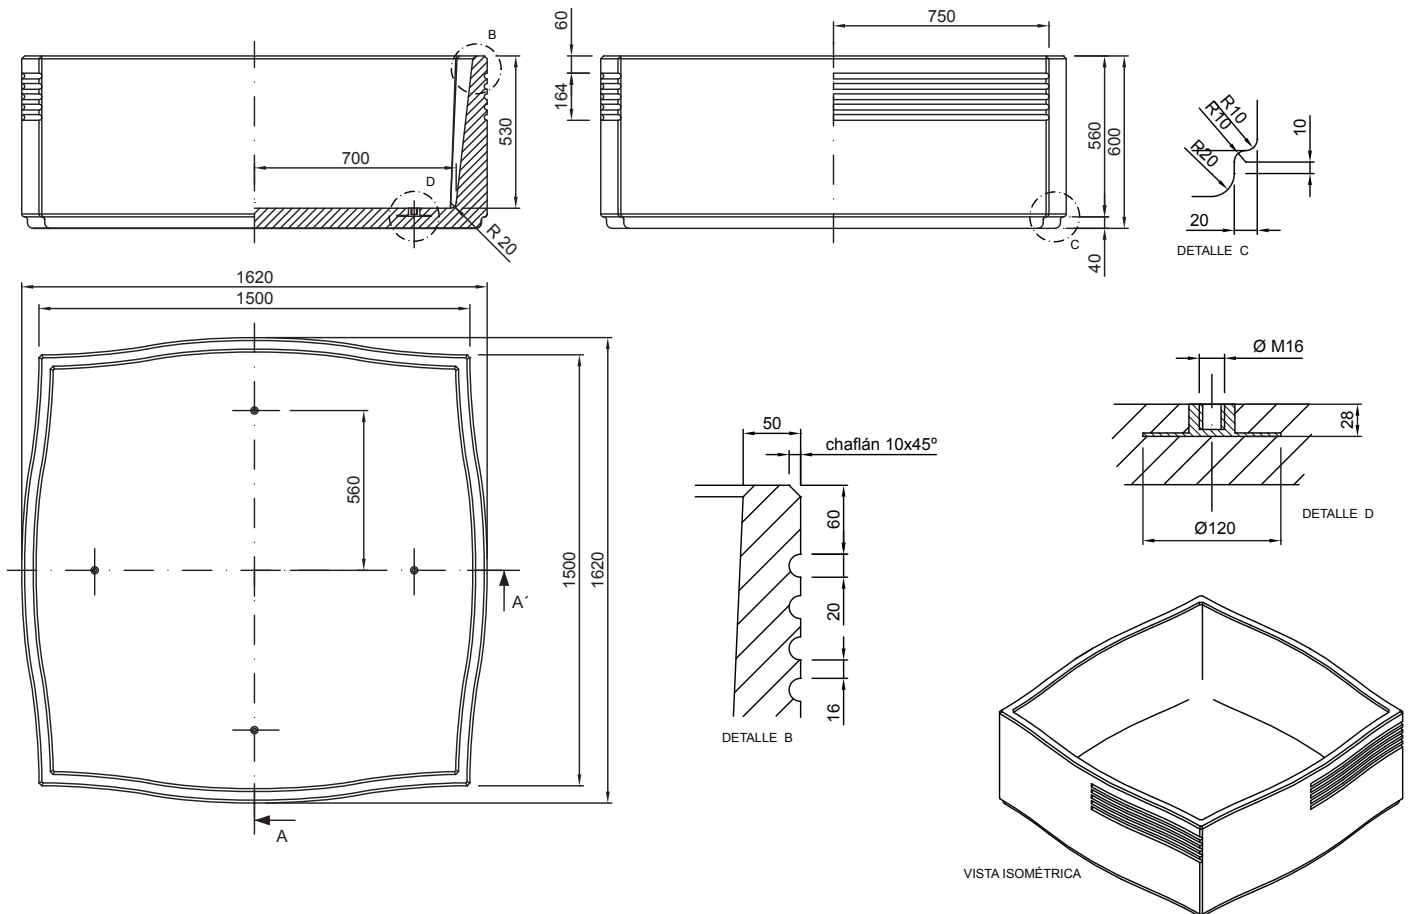

Fuat Planter: R80

materials:	cast concrete
finish:	(consult Public Spaces for options)
dimensions:	1500mm x 520mm x 800mm
additional features:	weight: 546Kg

Fuat Planter: R80 p

materials:	cast concrete
finish:	(consult Public Spaces for options)
dimensions:	1500mm x 520mm x 890mm
additional features:	weight: 560Kg

Fuat Planter: S85

materials:	cast concrete
finish:	(consult Public Spaces for options)
dimensions:	1500mm x 810mm x 800mm
additional features:	weight: 807Kg

Fuat Planter: S85 p

materials:	cast concrete
finish:	(consult Public Spaces for options)
dimensions:	1500mm x 810mm x 890mm
additional features:	weight: 831Kg

Fuat Planter: Q60

materials:	cast concrete
finish:	(consult Public Spaces for options)
dimensions:	1620mm x 1620mm x 600mm
additional features:	weight: 1020Kg

Fuat Planter: Q60 p

materials:	cast concrete
finish:	(consult Public Spaces for options)
dimensions:	1620mm x 1620mm x 690mm
additional features:	weight: 1100Kg

Fuat Planter: Q80

materials:	cast concrete
finish:	(consult Public Spaces for options)
dimensions:	1620mm x 1620mm x 800mm
additional features:	weight: 1480Kg

Fuat Planter: Q80 p

materials:	cast concrete
finish:	(consult Public Spaces for options)
dimensions:	1620mm x 1620mm x 890mm
additional features:	weight: 1560Kg