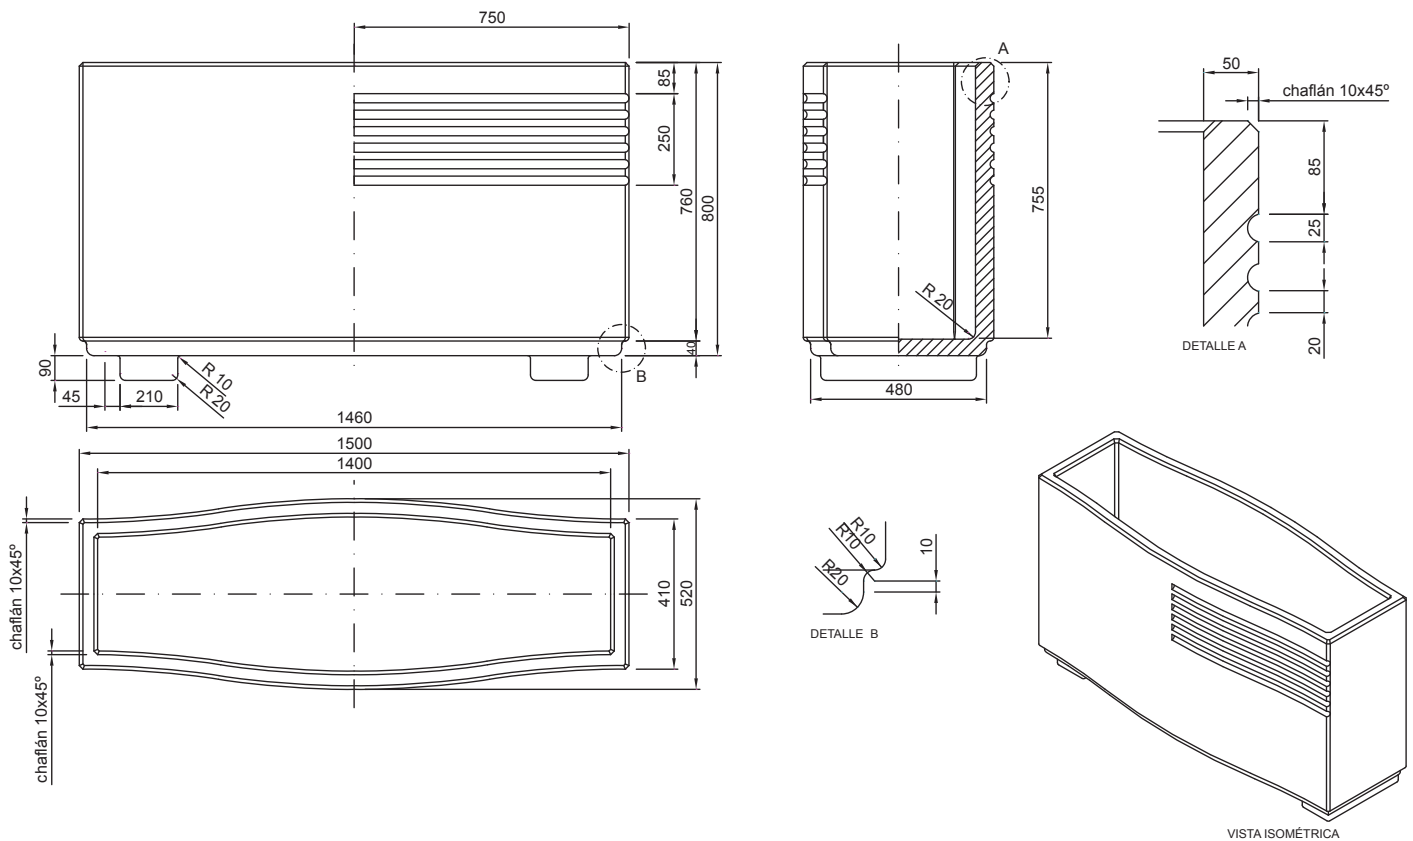

Fuat Planter

Fuat Planter: R60

materials:	cast concrete
finish:	(consult Public Spaces for options)
dimensions:	1500mm x 430mm x 600mm
additional features:	weight: 380Kg

Fuat Planter: R60 p

materials:	cast concrete
finish:	(consult Public Spaces for options)
dimensions:	1500mm x 430mm x 650mm
additional features:	weight: 390Kg

Fuat Planter: R80

materials:	cast concrete
finish:	(consult Public Spaces for options)
dimensions:	1500mm x 520mm x 800mm
additional features:	weight: 546Kg

Fuat Planter: R80 p

materials:	cast concrete
finish:	(consult Public Spaces for options)
dimensions:	1500mm x 520mm x 890mm
additional features:	weight: 560Kg

Fuat Planter: S85

materials:	cast concrete
finish:	(consult Public Spaces for options)
dimensions:	1500mm x 810mm x 800mm
additional features:	weight: 807Kg

Fuat Planter: S85 p

materials:	cast concrete
finish:	(consult Public Spaces for options)
dimensions:	1500mm x 810mm x 890mm
additional features:	weight: 831Kg

Fuat Planter: Q60

materials:	cast concrete
finish:	(consult Public Spaces for options)
dimensions:	1620mm x 1620mm x 600mm
additional features:	weight: 1020Kg

Fuat Planter: Q60 p

materials:	cast concrete
finish:	(consult Public Spaces for options)
dimensions:	1620mm x 1620mm x 690mm
additional features:	weight: 1100Kg