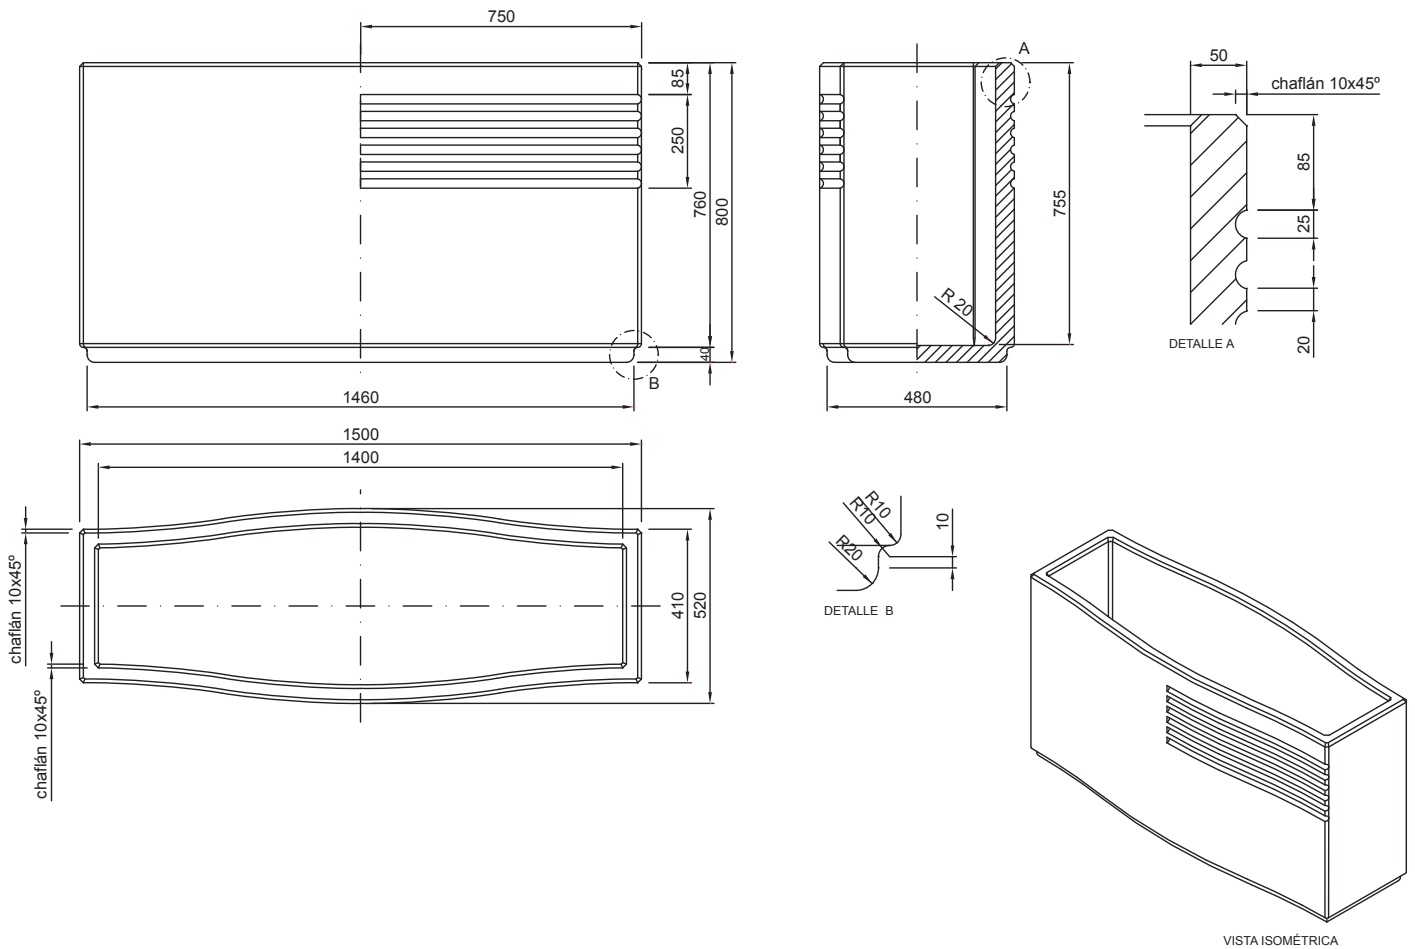

Fuat Planter

Fuat Planter: R60

materials:	cast concrete
finish:	(consult Public Spaces for options)
dimensions:	1500mm x 430mm x 600mm
additional features:	weight: 380Kg

Fuat Planter: R60 p

materials:	cast concrete
finish:	(consult Public Spaces for options)
dimensions:	1500mm x 430mm x 650mm
additional features:	weight: 390Kg

Fuat Planter: R80

materials:	cast concrete
finish:	(consult Public Spaces for options)
dimensions:	1500mm x 520mm x 800mm
additional features:	weight: 546Kg

Fuat Planter: R80 p

materials:	cast concrete
finish:	(consult Public Spaces for options)
dimensions:	1500mm x 520mm x 890mm
additional features:	weight: 560Kg

Fuat Planter: S85

materials:	cast concrete
finish:	(consult Public Spaces for options)
dimensions:	1500mm x 810mm x 800mm
additional features:	weight: 807Kg

Fuat Planter: S85 p

materials:	cast concrete
finish:	(consult Public Spaces for options)
dimensions:	1500mm x 810mm x 890mm
additional features:	weight: 831Kg

Fuat Planter: Q60

materials:	cast concrete
finish:	(consult Public Spaces for options)
dimensions:	1620mm x 1620mm x 600mm
additional features:	weight: 1020Kg

Fuat Planter: Q60 p

materials:	cast concrete
finish:	(consult Public Spaces for options)
dimensions:	1620mm x 1620mm x 690mm
additional features:	weight: 1100Kg