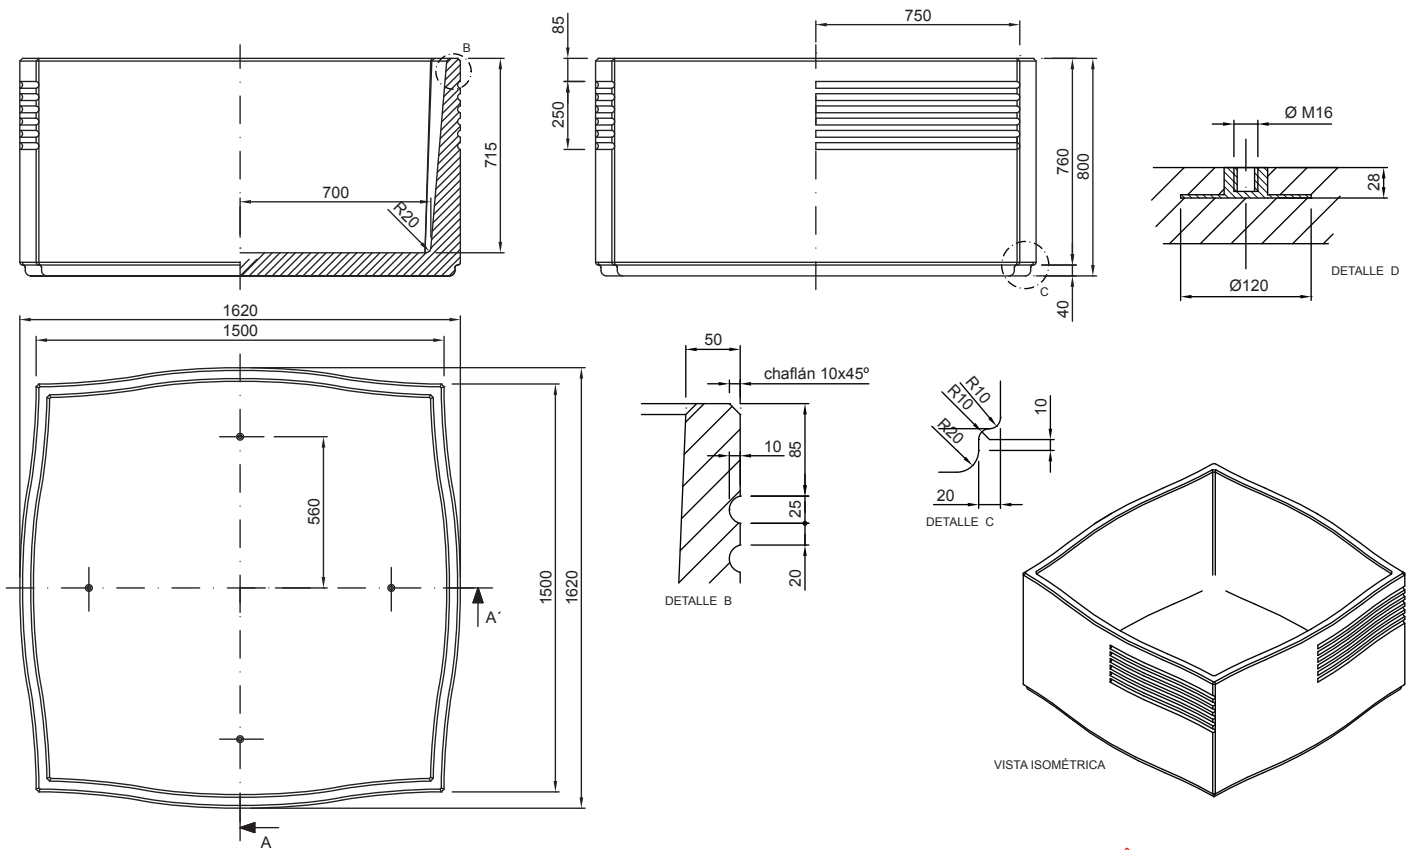

Fuat Planter: R80

materials:	cast concrete
finish:	(consult Public Spaces for options)
dimensions:	1500mm x 520mm x 800mm
additional features:	weight: 546Kg

Fuat Planter: R80 p

materials:	cast concrete
finish:	(consult Public Spaces for options)
dimensions:	1500mm x 520mm x 890mm
additional features:	weight: 560Kg

Fuat Planter: S85

materials:	cast concrete
finish:	(consult Public Spaces for options)
dimensions:	1500mm x 810mm x 800mm
additional features:	weight: 807Kg

Fuat Planter: S85 p

materials:	cast concrete
finish:	(consult Public Spaces for options)
dimensions:	1500mm x 810mm x 890mm
additional features:	weight: 831Kg

Fuat Planter: Q60

materials:	cast concrete
finish:	(consult Public Spaces for options)
dimensions:	1620mm x 1620mm x 600mm
additional features:	weight: 1020Kg

Fuat Planter: Q60 p

materials:	cast concrete
finish:	(consult Public Spaces for options)
dimensions:	1620mm x 1620mm x 690mm
additional features:	weight: 1100Kg

Fuat Planter: Q80

materials:	cast concrete
finish:	(consult Public Spaces for options)
dimensions:	1620mm x 1620mm x 800mm
additional features:	weight: 1480Kg

Fuat Planter: Q80 p

materials:	cast concrete
finish:	(consult Public Spaces for options)
dimensions:	1620mm x 1620mm x 890mm
additional features:	weight: 1560Kg