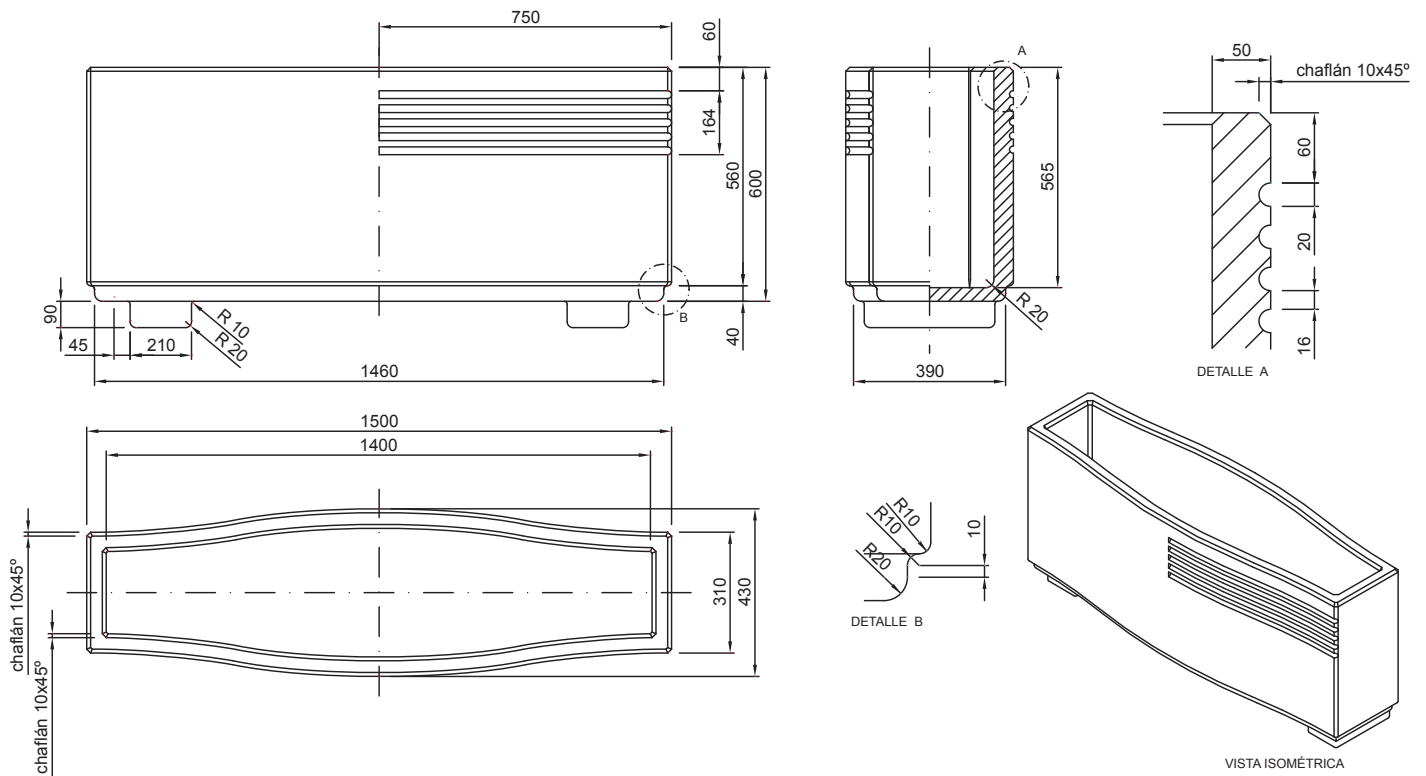

Fuat Planter

Fuat Planter: R60

materials:	cast concrete
finish:	(consult Public Spaces for options)
dimensions:	1500mm x 430mm x 600mm
additional features:	weight: 380Kg

Fuat Planter: R60 p

materials:	cast concrete
finish:	(consult Public Spaces for options)
dimensions:	1500mm x 430mm x 650mm
additional features:	weight: 390Kg

Fuat Planter: R80

materials:	cast concrete
finish:	(consult Public Spaces for options)
dimensions:	1500mm x 520mm x 800mm
additional features:	weight: 546Kg

Fuat Planter: R80 p

materials:	cast concrete
finish:	(consult Public Spaces for options)
dimensions:	1500mm x 520mm x 890mm
additional features:	weight: 560Kg

Fuat Planter: S85

materials:	cast concrete
finish:	(consult Public Spaces for options)
dimensions:	1500mm x 810mm x 800mm
additional features:	weight: 807Kg

Fuat Planter: S85 p

materials:	cast concrete
finish:	(consult Public Spaces for options)
dimensions:	1500mm x 810mm x 890mm
additional features:	weight: 831Kg

Fuat Planter: Q60

materials:	cast concrete
finish:	(consult Public Spaces for options)
dimensions:	1620mm x 1620mm x 600mm
additional features:	weight: 1020Kg

Fuat Planter: Q60 p

materials:	cast concrete
finish:	(consult Public Spaces for options)
dimensions:	1620mm x 1620mm x 690mm
additional features:	weight: 1100Kg