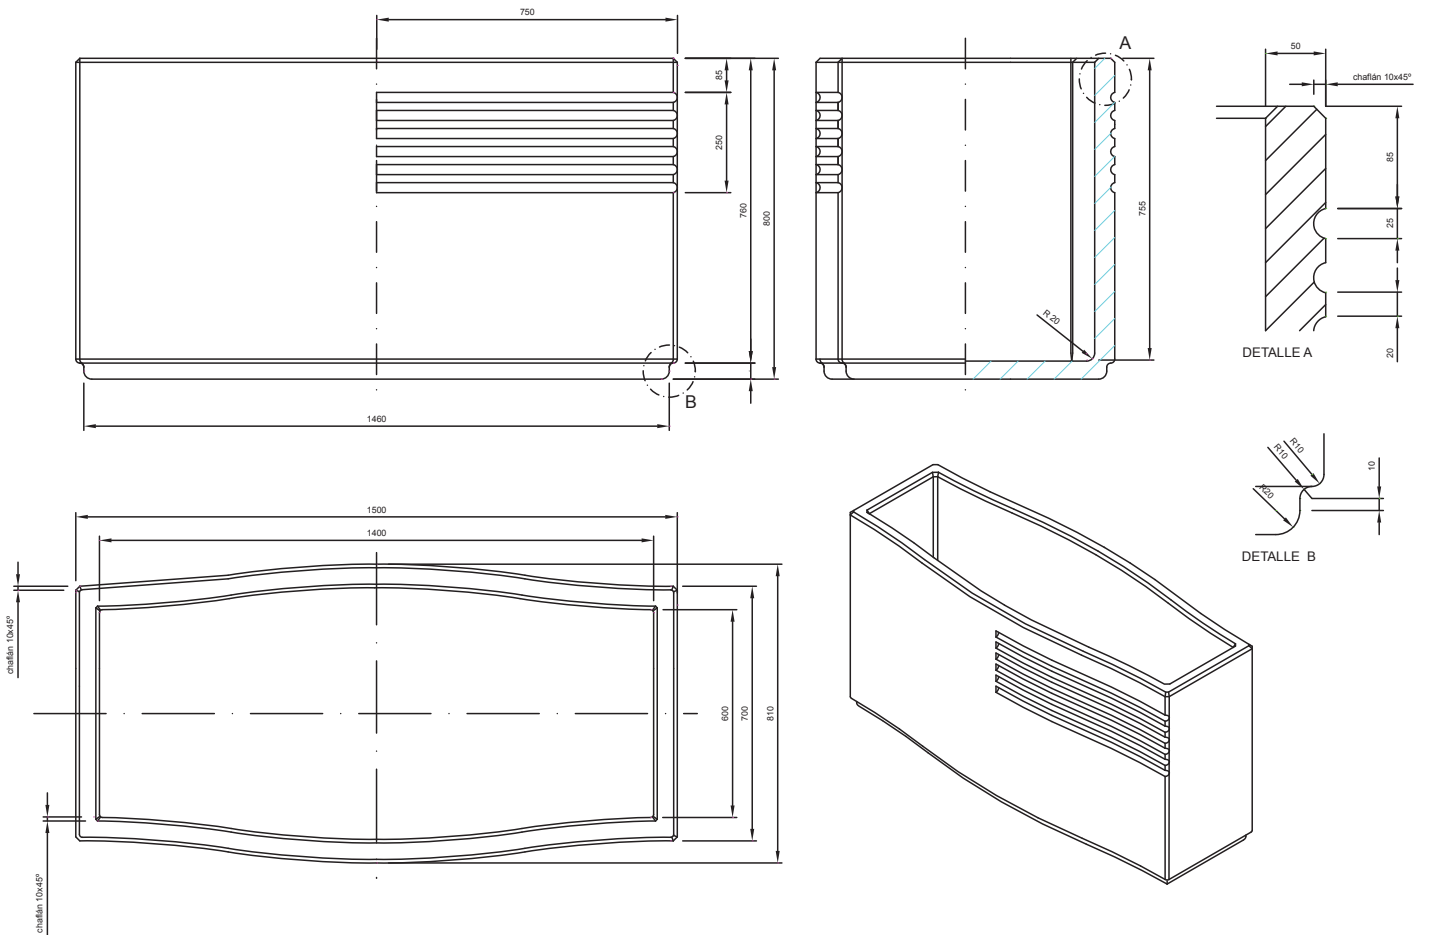

Fuat Planter

Fuat Planter: R60

materials:	cast concrete
finish:	(consult Public Spaces for options)
dimensions:	1500mm x 430mm x 600mm
additional features:	weight: 380Kg

Fuat Planter: R60 p

materials:	cast concrete
finish:	(consult Public Spaces for options)
dimensions:	1500mm x 430mm x 650mm
additional features:	weight: 390Kg

Fuat Planter: R80

materials:	cast concrete
finish:	(consult Public Spaces for options)
dimensions:	1500mm x 520mm x 800mm
additional features:	weight: 546Kg

Fuat Planter: R80 p

materials:	cast concrete
finish:	(consult Public Spaces for options)
dimensions:	1500mm x 520mm x 890mm
additional features:	weight: 560Kg

Fuat Planter: S85

materials:	cast concrete
finish:	(consult Public Spaces for options)
dimensions:	1500mm x 810mm x 800mm
additional features:	weight: 807Kg

Fuat Planter: S85 p

materials:	cast concrete
finish:	(consult Public Spaces for options)
dimensions:	1500mm x 810mm x 890mm
additional features:	weight: 831Kg

Fuat Planter: Q60

materials:	cast concrete
finish:	(consult Public Spaces for options)
dimensions:	1620mm x 1620mm x 600mm
additional features:	weight: 1020Kg

Fuat Planter: Q60 p

materials:	cast concrete
finish:	(consult Public Spaces for options)
dimensions:	1620mm x 1620mm x 690mm
additional features:	weight: 1100Kg