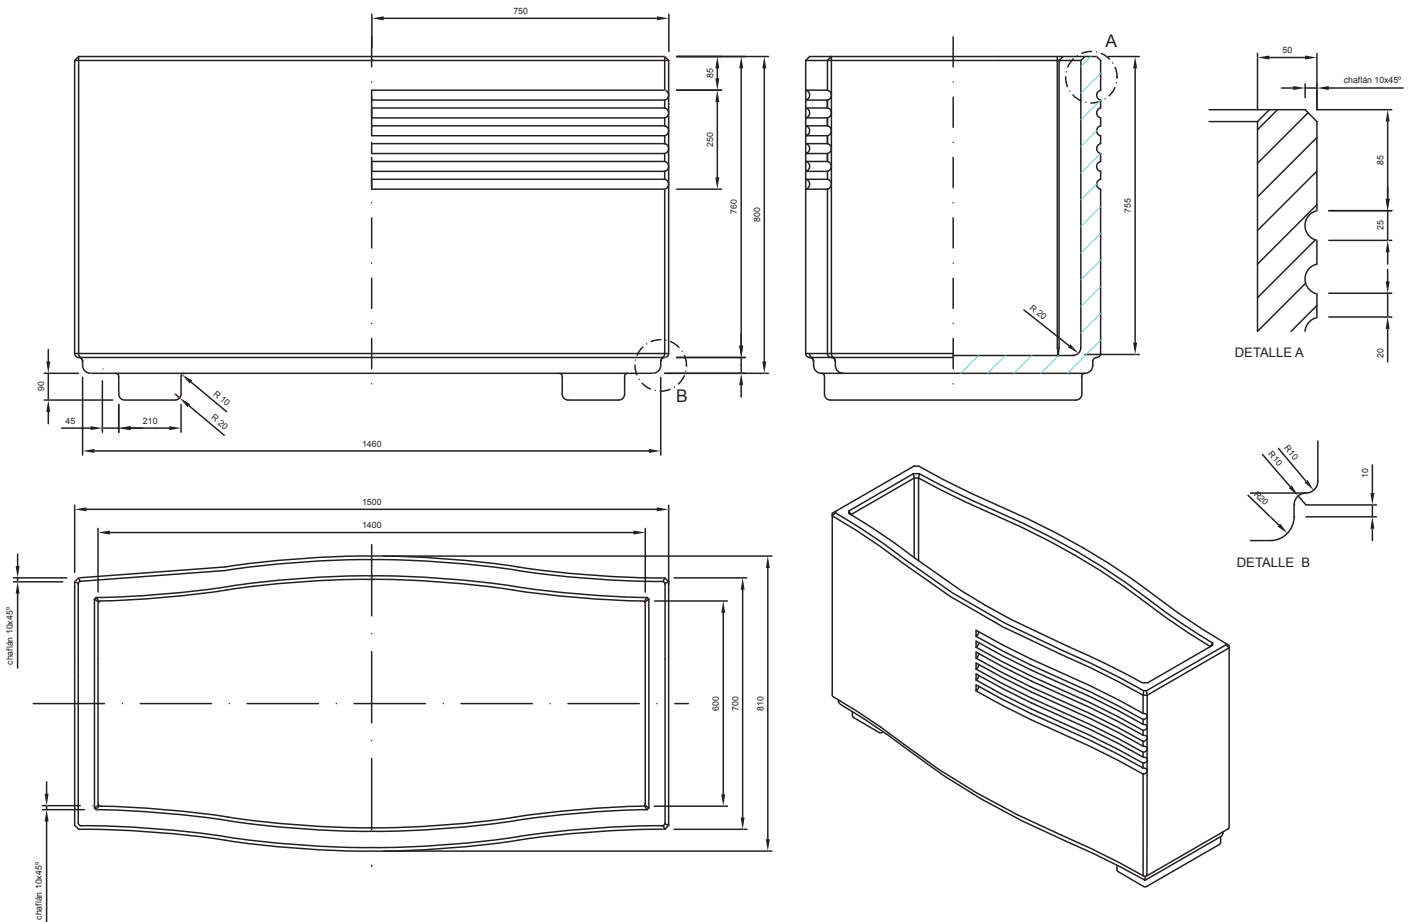

Fuat Planter

Fuat Planter: R60

materials:	cast concrete
finish:	(consult Public Spaces for options)
dimensions:	1500mm x 430mm x 600mm
additional features:	weight: 380Kg

Fuat Planter: R60 p

materials:	cast concrete
finish:	(consult Public Spaces for options)
dimensions:	1500mm x 430mm x 650mm
additional features:	weight: 390Kg

Fuat Planter: R80

materials:	cast concrete
finish:	(consult Public Spaces for options)
dimensions:	1500mm x 520mm x 800mm
additional features:	weight: 546Kg

Fuat Planter: R80 p

materials:	cast concrete
finish:	(consult Public Spaces for options)
dimensions:	1500mm x 520mm x 890mm
additional features:	weight: 560Kg

Fuat Planter: S85

materials:	cast concrete
finish:	(consult Public Spaces for options)
dimensions:	1500mm x 810mm x 800mm
additional features:	weight: 807Kg

Fuat Planter: S85 p

materials:	cast concrete
finish:	(consult Public Spaces for options)
dimensions:	1500mm x 810mm x 890mm
additional features:	weight: 831Kg

Fuat Planter: Q60

materials:	cast concrete
finish:	(consult Public Spaces for options)
dimensions:	1620mm x 1620mm x 600mm
additional features:	weight: 1020Kg

Fuat Planter: Q60 p

materials:	cast concrete
finish:	(consult Public Spaces for options)
dimensions:	1620mm x 1620mm x 690mm
additional features:	weight: 1100Kg