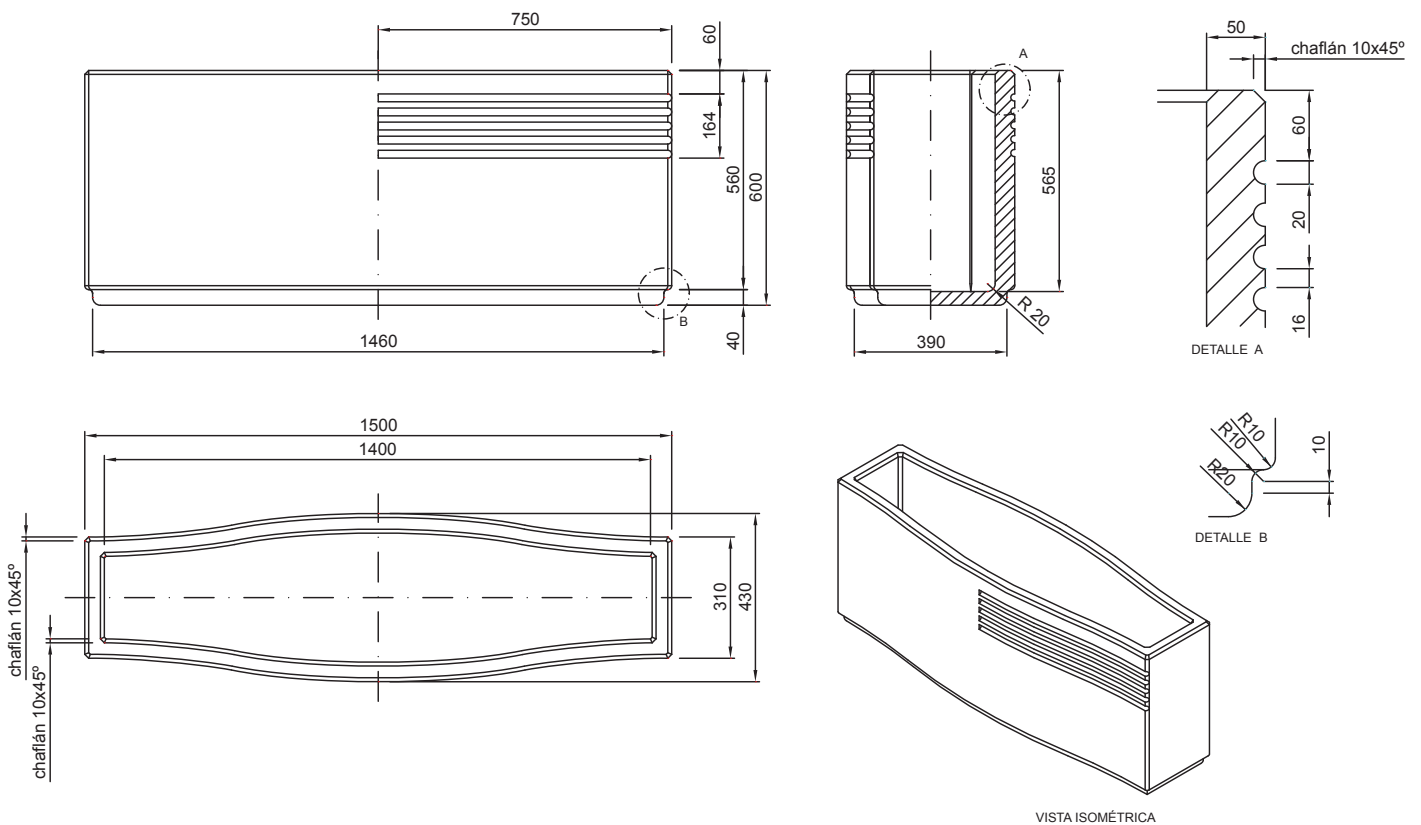

Fuat Planter

Fuat Planter: R60

materials:	cast concrete
finish:	(consult Public Spaces for options)
dimensions:	1500mm x 430mm x 600mm
additional features:	weight: 380Kg

Fuat Planter: R60 p

materials:	cast concrete
finish:	(consult Public Spaces for options)
dimensions:	1500mm x 430mm x 650mm
additional features:	weight: 390Kg

Fuat Planter: R80

materials:	cast concrete
finish:	(consult Public Spaces for options)
dimensions:	1500mm x 520mm x 800mm
additional features:	weight: 546Kg

Fuat Planter: R80 p

materials:	cast concrete
finish:	(consult Public Spaces for options)
dimensions:	1500mm x 520mm x 890mm
additional features:	weight: 560Kg

Fuat Planter: S85

materials:	cast concrete
finish:	(consult Public Spaces for options)
dimensions:	1500mm x 810mm x 800mm
additional features:	weight: 807Kg

Fuat Planter: S85 p

materials:	cast concrete
finish:	(consult Public Spaces for options)
dimensions:	1500mm x 810mm x 890mm
additional features:	weight: 831Kg

Fuat Planter: Q60

materials:	cast concrete
finish:	(consult Public Spaces for options)
dimensions:	1620mm x 1620mm x 600mm
additional features:	weight: 1020Kg

Fuat Planter: Q60 p

materials:	cast concrete
finish:	(consult Public Spaces for options)
dimensions:	1620mm x 1620mm x 690mm
additional features:	weight: 1100Kg