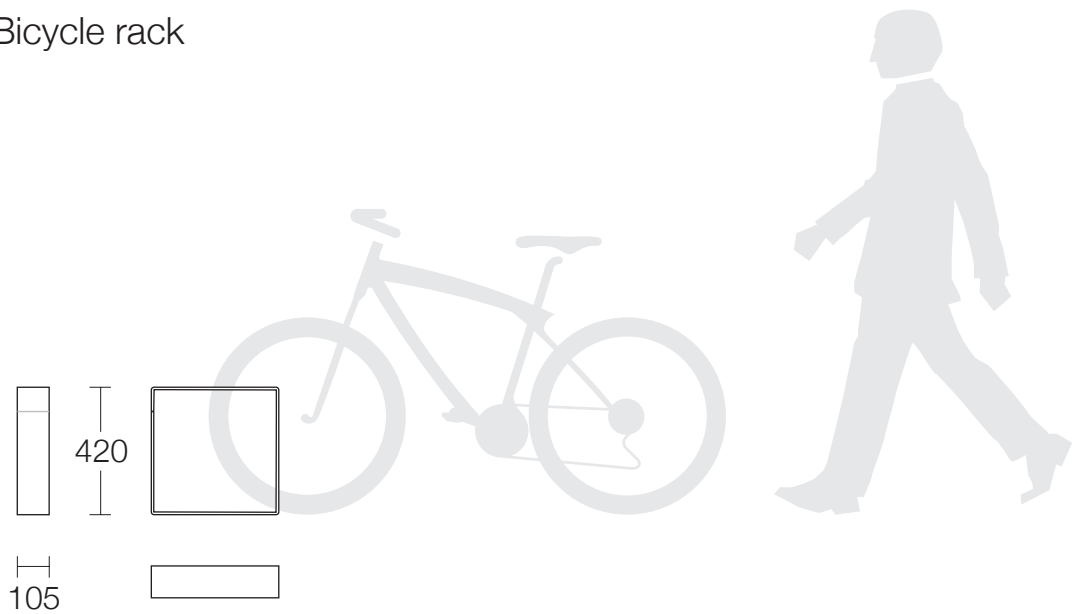

Rua cycle stand & litter bin

LARUS DesignUrbano

materials:	galvanised steel
dimensions:	cycle stand: 420mm x 105mm x 420mm litter bin: 420mm x 200mm x 900mm
additional features:	(consult Public Spaces for more information)

Bicycle rack