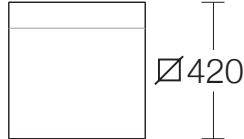

Rua collection

LARUS  DesignUrbano

Rua bench

LARUS  DesignUrbano

materials: galvanised steel
 dimensions: 1800mm x 420mm x 420mm
 additional features: (consult Public Spaces for more information)

Bench

420

1800

Option: curved

Option: drilled

Rua stool

LARUS  DesignUrbano

materials: galvanised steel

dimensions: 420mm x 420mm x 420mm

additional features: (consult Public Spaces for more information)

Stool

Option: curved

Rua cycle stand & litter bin

LARUS  DesignUrbano

materials:	galvanised steel
dimensions:	cycle stand: 420mm x 105mm x 420mm litter bin: 420mm x 200mm x 900mm
additional features:	(consult Public Spaces for more information)