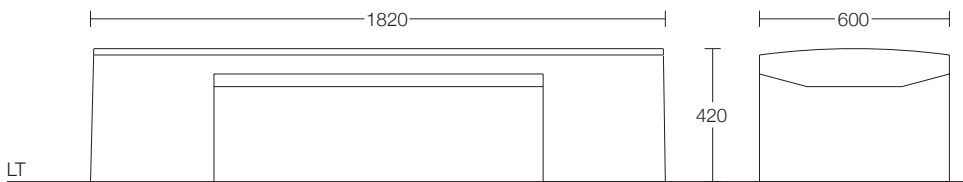

Sueste seating

LARUS DesignUrbano

materials:

reinforced white concrete with option of timber center

dimensions:

backless bench: 1820mm x 600mm x 420mm;
with backrest, single: 600mm x 600mm x 770mm;
with backrest, double: 1200mm x 600mm x 770mm;
with backrest, triple: 1820mm x 600mm x 770mm

additional features:

(consult Public Spaces for more information)

Bench without backrest