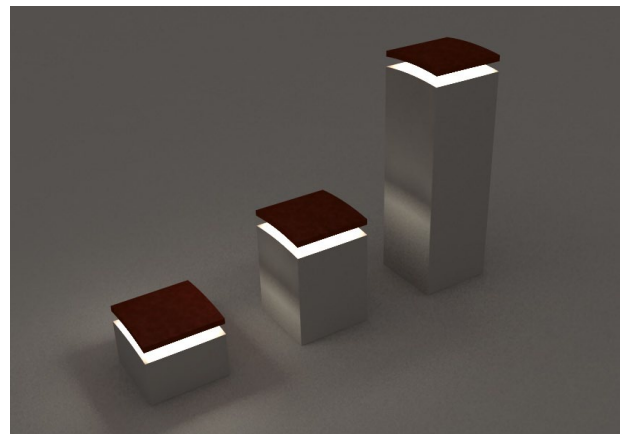

Sueste collection

LARUS  DesignUrbano

## Sueste seating

LARUS  DesignUrbano

materials:

reinforced white concrete with option of timber center

dimensions:

backless bench: 1820mm x 600mm x 420mm;  
 with backrest, single: 600mm x 600mm x 770mm;  
 with backrest, double: 1200mm x 600mm x 770mm;  
 with backrest, triple: 1820mm x 600mm x 770mm