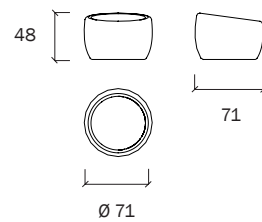

russes J 71 | 170 kg | 88 L