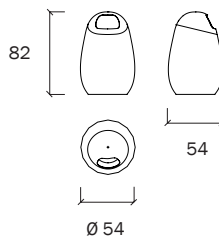

Finished

Scoured.

Anti-graffiti superficial treatment optional.

Water repellents treatment superficial optional.

Manufactured in Architectural Cement

russes stool | 215 kg

russes P (litter bin) | 210 kg | 74 L

russes J 71 | 170 kg | 88 L

russes pouf | 1.110 kg

russes J 80 | 600 kg | 370 L

russes J 130 | 700 kg | 210 L