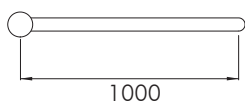

Public Spaces **Urban Design Consultants**

UK Free No.: 0800 169 1523 tel: +353 1 274 52 84 fax: +353 1 286 49 97

email: sales@publicspaces.eu web: publicspaces.eu