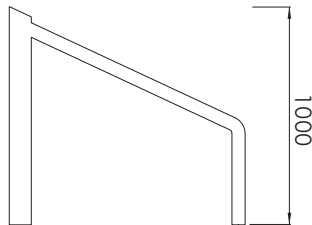

LM3 Bollard & Cycle Stand

**Litterman™**

- |                      |   |
|----------------------|---|
| materials:           | 3mm 304 grade stainless steel   |
| finish:              | polished, brushed or satin  |
| dimensions:          | bollard: Ø101/114/141mm x 1000mm;<br>cycle stand: 1100mm x 101/114/141mm x 1000mm |
| additional features: | choice of fixing type   |