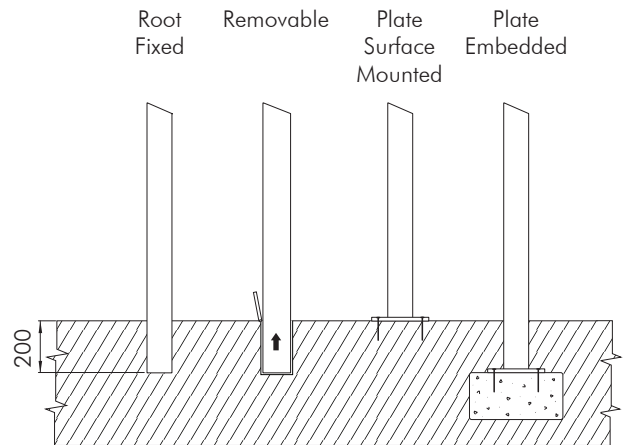

Public Spaces **Urban Design Consultants**

UK Free No.: 0800 169 1523 tel: +353 1 274 52 84 fax: +353 1 286 49 97

email: sales@publicspaces.eu web: publicspaces.eu