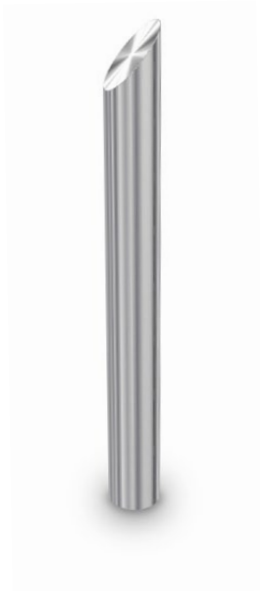

LM3 Bollard & Cycle Stand

**Litterman™**

- |                      |   |
|----------------------|---|
| materials:           | 3mm 304 grade stainless steel   |
| finish:              | polished, brushed or satin  |
| dimensions:          | bollard: Ø101/114/141mm x 1000mm;<br>cycle stand: 1100mm x 101/114/141mm x 1000mm |
| additional features: | choice of fixing type   |