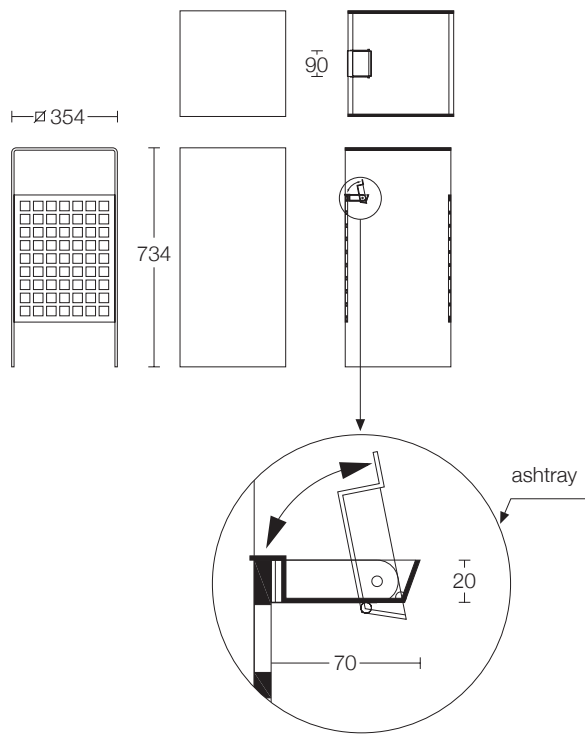

Paper bin

Public Spaces **Urban Design Consultants**

UK Free No.: 0800 169 1523 tel: + 353 1 274 52 84 fax: +353 1 286 49 97

email: sales@publicspaces.eu web: publicspaces.eu