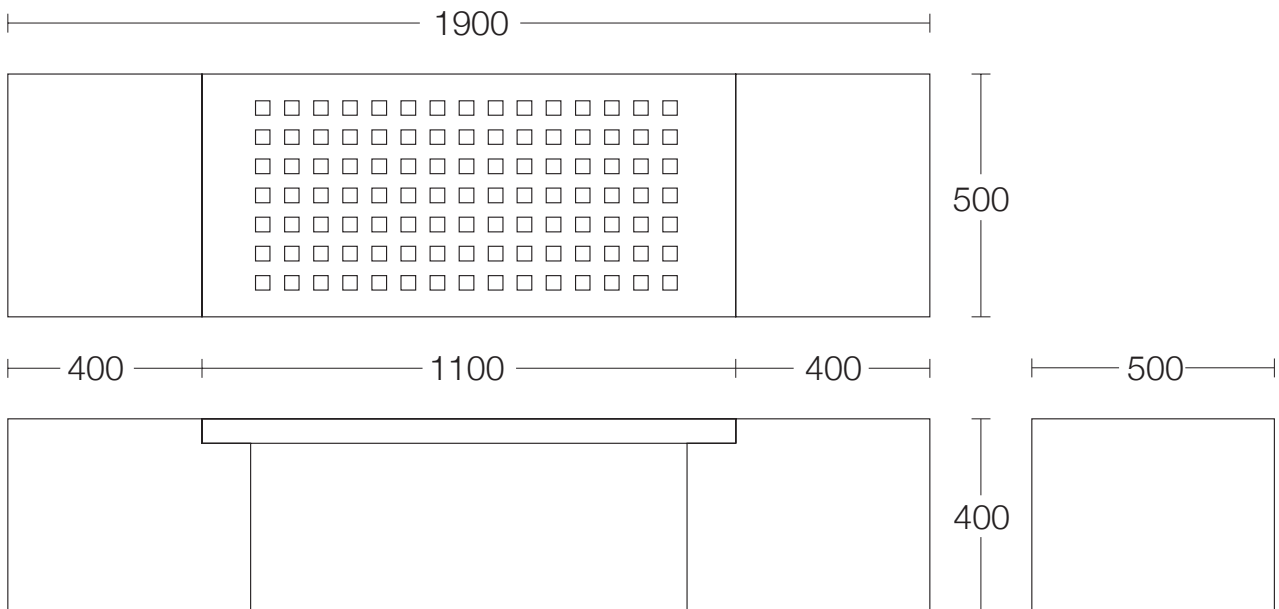

Arqui collection

LARUS  DesignUrbano

Arqui collection: bench

LARUS  DesignUrbano

materials:	marble legs, cast iron seat grid
finish:	iron: painted iron with forge enamel
dimensions:	1900mm x 500mm x 400mm
additional features:	(consult Public Spaces for more information)

Bench without backrest

Arqui collection: litter bin

LARUS  DesignUrbano

- materials: painted steel structure with metallised and painted Euronorm cast iron 1561:1997 vertical panels
- dimensions: 354mm x 354mm x 734mm
- additional features: removable zincor steel liner container.