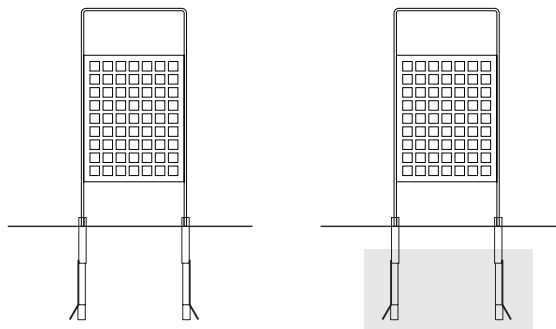

Public Spaces **Urban Design Consultants**

UK Free No.: 0800 169 1523 tel: + 353 1 274 52 84 fax: +353 1 286 49 97

email: sales@publicspaces.eu web: publicspaces.eu