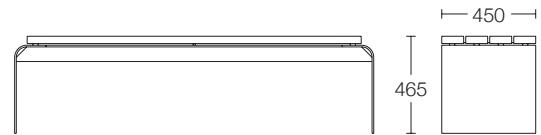

## Arc seating & café collection

LARUS  DesignUrbano

materials:	Tali high density wood, steel
finish:	wood: non-toxic varnish with UV protection; iron: metallised and painted
dimensions:	bench: 1720mm x 450mm x 465mm table: 2120mm x 665mm x 765mm
additional features:	(consult Public Spaces for more information)