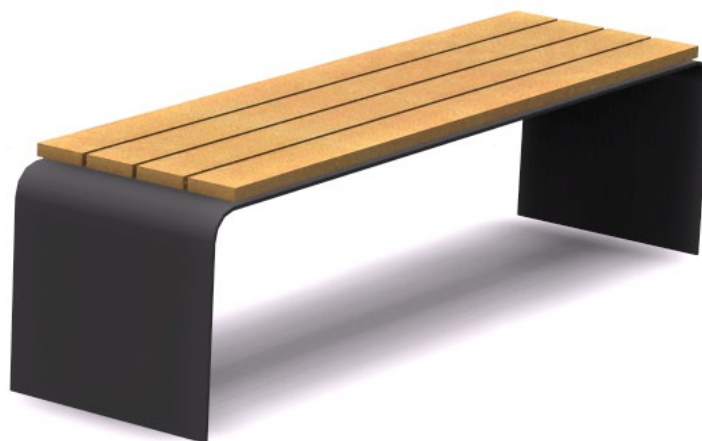

Arc collection

LARUS DesignUrbano

Public Spaces **Urban Design Consultants**

UK Free No.: 0800 169 1523 tel: + 353 1 274 52 84 fax: +353 1 286 49 97

email: sales@publicspaces.eu web: publicspaces.eu