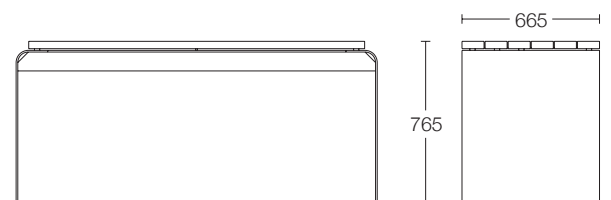

Table

Public Spaces **Urban Design Consultants**

UK Free No.: 0800 169 1523 tel: +353 1 274 52 84 fax: +353 1 286 49 97

email: sales@publicspaces.eu web: publicspaces.eu