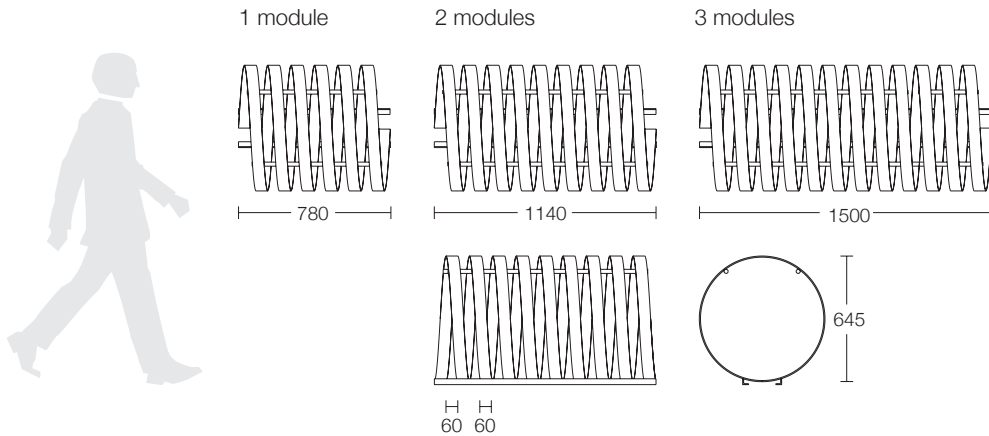

**Continuous Parking bicycle stand**

LARUS  DesignUrbano

**Continuous Parking bicycle stand**

LARUS  DesignUrbano

materials: painted steel  
 dimensions: (various)  
 additional features: fixed to ground surface with masonry bolts

Continuous parking

Triangular module