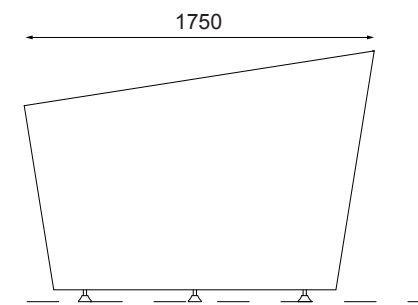

## Description:

DEGRE 9 is a planter with a unique conception. Its name, Degre 9, refers to its tilting sides. The Degre 9 planter is part of a collection of 5 elements in different dimensions. Each element is customizable in order to create originality.

## Fixing:

Planter equipped with adjustable feet for big charges allowing level adjustment to 7 cm.

Top Profile

Side Profile

Front Profile

Information are given for general guidance. The installer is solely responsible for assembling. CYRIA is not responsible for any future damages to people and/or caused by incorrect installation of its products. Studies, projects, plans and technical documents of any kind allowing the total or partial manufacture of the CYRIA furniture remain by all circumstances the exclusive property of SAS CYRIA. These projects, studies and documents of all natures can not be communicated nor used without written authorization of the SAS CYRIA. SAS CYRIA retains in full the intellectual property of its studies, plans, projects and other technical documents. These can not be used by the recipient nor copied, reproduced, transmitted or communicated to third parties in any capacity and under whatever modality.