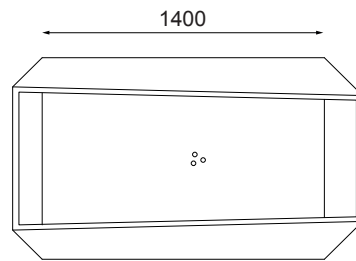

Fixing:

Planter equipped with adjustable feet for big charges allowing level adjustment to 7 cm.