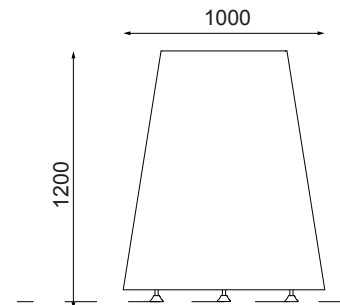

Side Profile