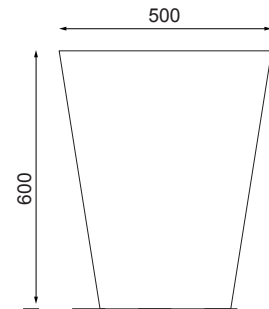

Side Profile