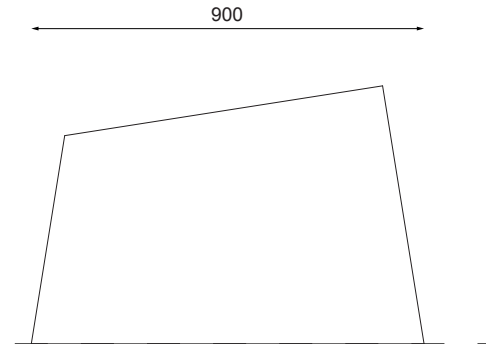

Front Profile