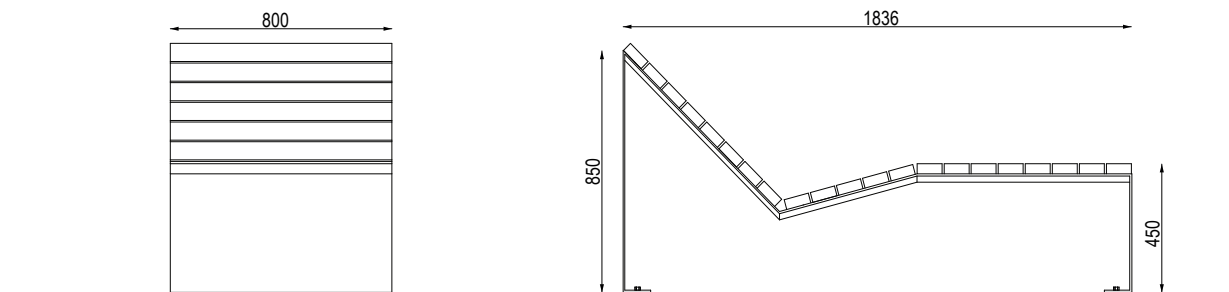

Bain de soleil - ABSOLUT - solo ©

Landscape and City Design

Description:

The modes of expression Absolut universe's furniture are precise and unambiguous: vegetalism, broken lines, and parallelism. From seating to waiting, the functions of each piece subscribe spontaneously to the refined discourse of wood and metal. When it comes to typing the cityscape, Bain de soleil and chairs rely on the discretion of a chosen punctuation they to conceive the visual rhythm.

Finish:

Powder coated polyester with a corten effect finish*, or Grey Cosmos Powder * coated polyester with a corten effect finish *, White Incognito*, Golden dust*, Black midnight*, or Grey Cosmos* Color RAL on request from 10 units. Corten steel is corrosion proof with Prymext * treatment or protected steel against corrosion with Zalkyon * procedure
Dimensions (mm) : height 850 x length 1836 x width 800 /seated height: 450

Weight: 150 kg

Fixing:

Fastening: By bolting.

In case of soft floors or furniture, the construction of a concrete foundation with 10 cm thick metal mesh or concrete studs under each foot is necessary

Front Profile

Side Profile

Free phone: 0808 101 1590
email: sales@publicspaces.eu
Web: www.publicspaces.eu

Information are given for general guidance. The installer is solely responsible for assembling. CYRIA is not responsible for any future damages to people and/or caused by incorrect installation of its products. Studies, projects, plans and technical documents of any kind allowing the total or partial manufacture of the CYRIA furniture remain by all circumstances the exclusive property of SAS CYRIA. These projects, studies and documents of all natures can not be communicated nor used without written authorization of the SAS CYRIA. SAS CYRIA retains in full the intellectual property of its studies, plans, projects and other technical documents. These can not be used by the recipient nor copied, reproduced, transmitted or communicated to third parties in any capacity and under whatever modality.