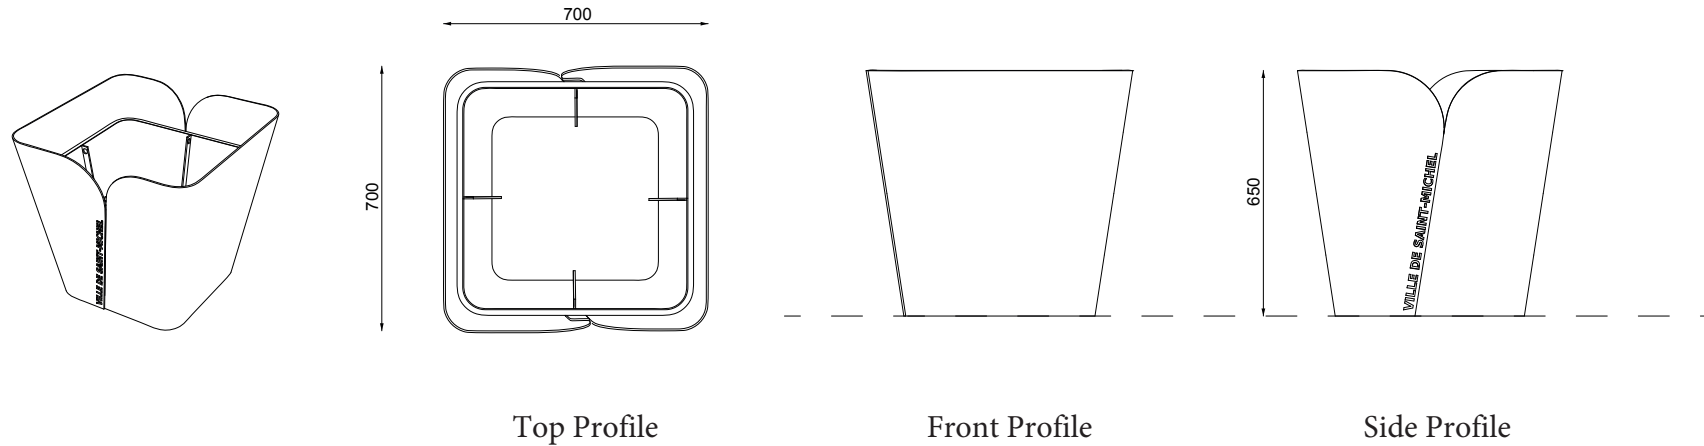

Dimensions (mm): Height 650 x width 700 x length 700 Volume: 122 L

Weight: 98 kg

Fixing:

Fastening: By bolting.

In case of soft floors or furniture, the construction of a concrete foundation with 10 cm thick metal mesh or concrete studs under each foot is necessary.