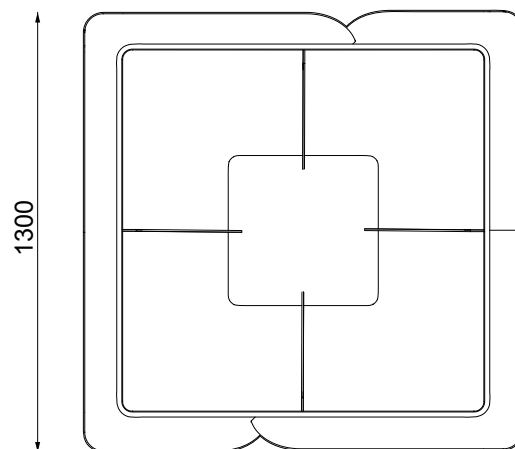

Jardinière ADDICTED III ©

Design Agence Akiro

Description:

ADDICTED Is a bouquet shaped planter aiming to create a vegetal apologia by design

Finish:

Powder coated polyester with a corten effect finish®, White Incognito®, Golden dust®, Black midnight®, or Grey Cosmos®

Color RAL on request from 10 units.

Steel corrosion-protected by Elecint immersion technique.

Dimensions (mm): Height 500 x width 1300 x length 1300 Volume: 250 L

Weight: 150 kg

Fixing:

Planter equipped with adjustable feet for big charges allowing level adjustment to 7 cm.