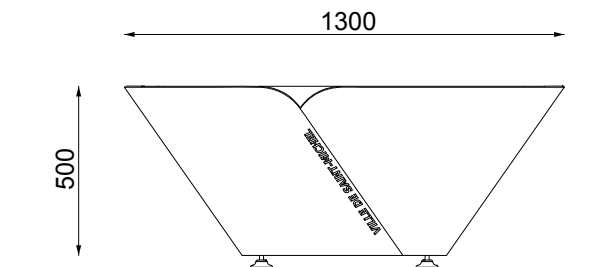

Front Profile

Information are given for general guidance. The installer is solely responsible for assembling. CYRIA is not responsible for any future damages to people and/or caused by incorrect installation of its products. Studies, projects, plans and technical documents of any kind allowing the total or partial manufacture of the CYRIA furniture remain by all circumstances the exclusive property of SAS CYRIA. These projects, studies and documents of all natures can not be communicated nor used without written authorization of the SAS CYRIA. SAS CYRIA retains in full the intellectual property of its studies, plans, projects and other technical documents. These can not be used by the recipient nor copied, reproduced, transmitted or communicated to third parties in any capacity and under whatever modality.