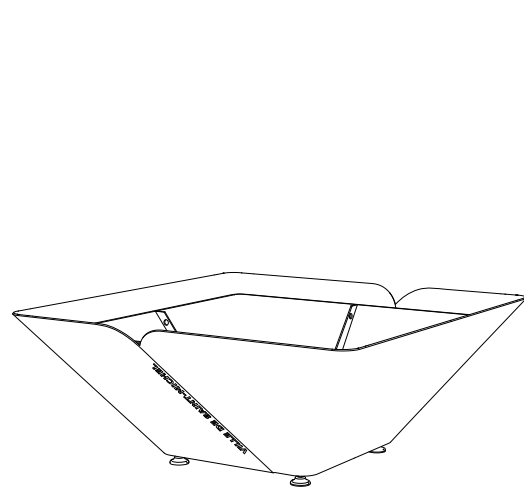

Jardinière ADDICTED III ©

Design Agence Akiro

Description:

ADDICTED Is a bouquet shaped planter aiming to create a vegetal apologia by design

Finish:

Powder coated polyester with a corten effect finish®, White Incognito®, Golden dust®, Black midnight®, or Grey Cosmos®

Color RAL on request from 10 units.

Steel corrosion-protected by Elecint immersion technique.

Dimensions (mm): Height 500 x width 1300 x length 1300 Volume: 250 L

Weight: 150 kg

Fixing:

Planter equipped with adjustable feet for big charges allowing level adjustment to 7 cm.