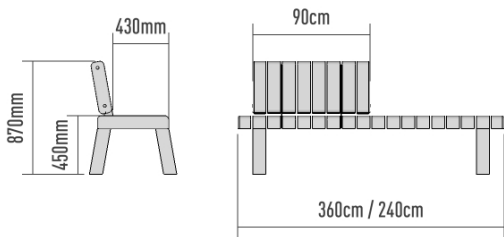

Sturdy Bench Park

Public Outdoor Creations
Proostwetering 78
3604 DB Maarssen
The Netherlands
+ 31 (0)346 8301 72
info@publicoutdoorcreations.nl
www.publicoutdoorcreations.nl