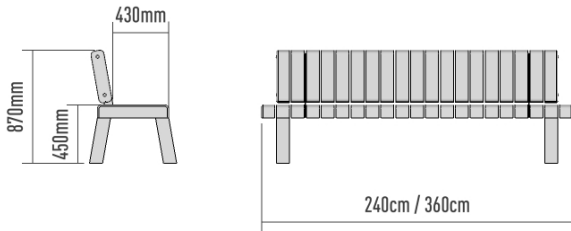

Sturdy Bench

Public Outdoor Creations
Proostwetering 78
3604 DB Maarssen
The Netherlands
+ 31 (0)346 8301 72
info@publicoutdoorcreations.nl
www.publicoutdoorcreations.nl