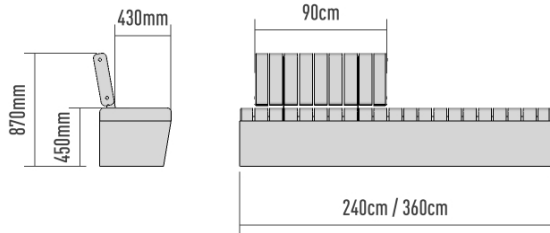

Sturdy Bench Solid

Public Outdoor Creations
Proostwetering 78
3604 DB Maarssen
The Netherlands
+ 31 (0)346 8301 72
info@publicoutdoorcreations.nl
www.publicoutdoorcreations.nl