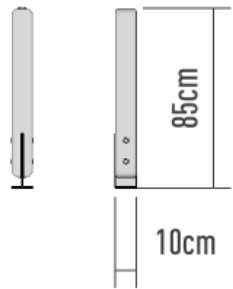

Sturdy Bollard