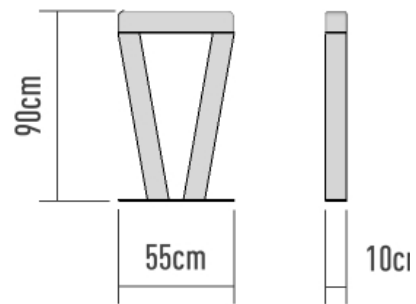

Sturdy Bike Clip

Public Outdoor Creations
Proostwetering 78
3604 DB Maarssen
The Netherlands
+ 31 (0)346 8301 72
info@publicoutdoorcreations.nl
www.publicoutdoorcreations.nl

Sturdy Bench Park

Cumaru FSC 100%