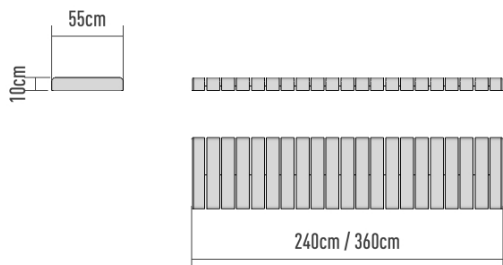

Sturdy Wood Cover

Public Outdoor Creations
Proostwetering 78
3604 DB Maarssen
The Netherlands
+ 31 (0)346 8301 72
info@publicoutdoorcreations.nl
www.publicoutdoorcreations.nl