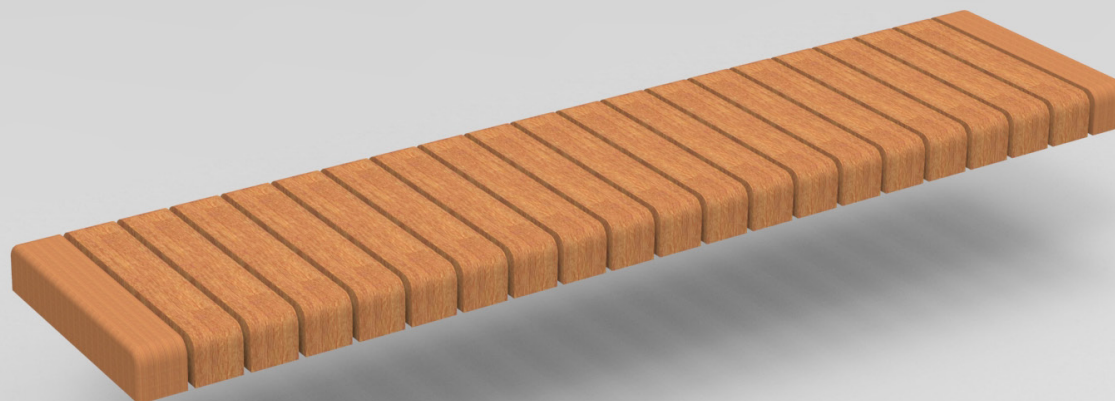

Sturdy Wood Cover

Public Outdoor Creations
Proostwetering 78
3604 DB Maarssen
The Netherlands
+ 31 (0)346 8301 72
info@publicoutdoorcreations.nl
www.publicoutdoorcreations.nl