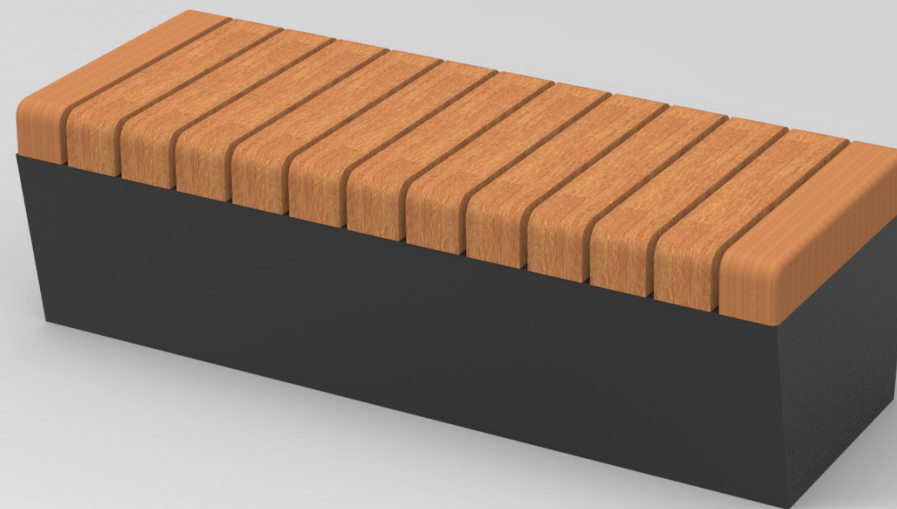

Sturdy Wood Hocker

Public Outdoor Creations
Proostwetering 78
3604 DB Maarssen
The Netherlands
+ 31 (0)346 8301 72
info@publicoutdoorcreations.nl
www.publicoutdoorcreations.nl