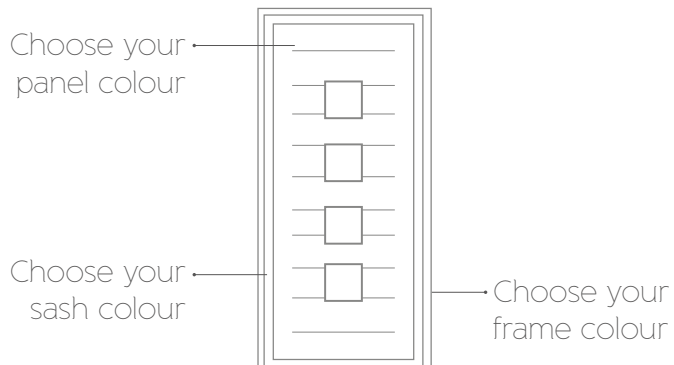

Inspired by colour...

set the tone of your home

Whatever your colour preference, with over 150 different RAL shades to choose from, you can be sure to find one that suits your taste – no matter how subtle or flamboyant it may be.

Ranging from bright primary shades through to candy pastels and deeper earthy tones, the extensive colour palette is guaranteed to offer inspiration to homeowners and interior designers alike. Of course, the usual favourites of black, white and all of the popular metallic shades in between are also on offer.

Additionally, different colours can be selected on the frame, sash and the panel, meaning that it's easy to create your own unique look.

A dual colour option is also available, so your chosen exterior colour(s) can complement the building style, while the interior can blend in or contrast with your internal colour scheme.

Don't be afraid to go for a bold hue that makes your entranceway pop. Or, for a more subtle look, a more conservative colour will complement most interiors. Popular combinations include a vibrant red or blue door paired with white frame for a friendly high-contrast aesthetic. Or for a fresh seaside feel, a light and dark blue juxtaposition works wonderfully. And if it's a classic contrast you're seeking, nothing beats a timeless black and white pairing.

Many of our RAL colours also come with the option of a matt, satin or gloss finish, giving you plenty of choice to make a great first impression.