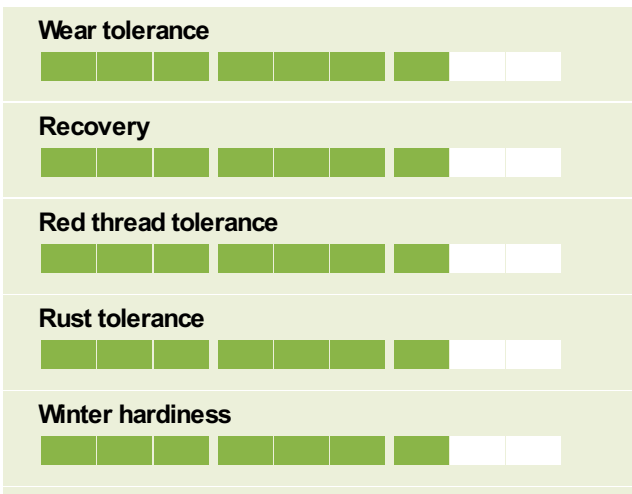

Ratings

Sowing Rate:	35-75g/m²
Oversowing:	10-50g/m²
Mowing Height:	Down to 12mm

- 50% 4Turf tetraploid rye ensures very rapid establishment even under low soil temperatures (3 - 10 degrees C) Ideal for Autumn overseeding program
- 4turf perennial rye - No1 ranked for disease resistance in European turf trials
- Deep rooting for summer drought tolerance and improved colour
- Highly rated diploid companion cultivar including Columbine for high shoot density and increased wear tolerance
- Ideal for equestrian use and training grounds demanding high wear tolerance or where irrigation may be restricted

ProNitro®
READY TO GROW

GroMax

development

treated, maximises seedling

Purity you can rely on

Buy Now!

Visit our [ProNitro](#) page for full details

Environmentally friendly, labour saving and cost effective

Our world is changing quickly, customers are always looking for the best solutions and high quality grass seed products. However they