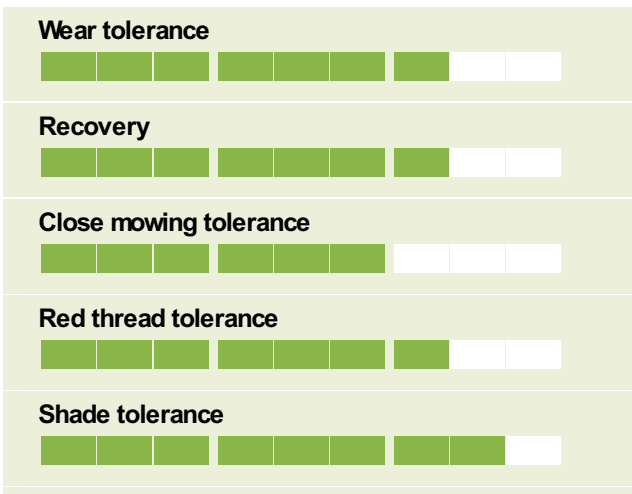

J Nitro Tee

New Seed coat technology

%	Cultivar	Species	STRI Rating
20%	FABIAN	4turf Tetraploid Perennial Ryegrass	6.3
20%	TETRAGAME	4turf Tetraploid Perennial Ryegrass	5.5
20%	CHARDIN	Perennial Ryegrass	7.2
35%	LAVERDA	Strong Creeping Red Fescue	6.2
5%	SABRENA 1	Rough Stalked Meadow Grass	-

Ratings

Sowing Rate:	35-50g/m ²
Oversowing:	15-25g/m ²
Mowing Height:	Down to 10mm

- Unique Combination of 4Turf tetraploid ryegrass and Sabrena RSMG delivers very rapid establishment for frequently worn turf.
- Exceptional disease resistance and high shoot density for attractive tees.
- 4Turf mixture reduces inputs of water, fertiliser and chemicals
- High shade tolerance and hard wearing even under close mown conditions
- New Chardin and No 1 rated Laverda for improved wear tolerance, density and disease resistance
- Combination of new cultivars for exceptional fineness and improved colour