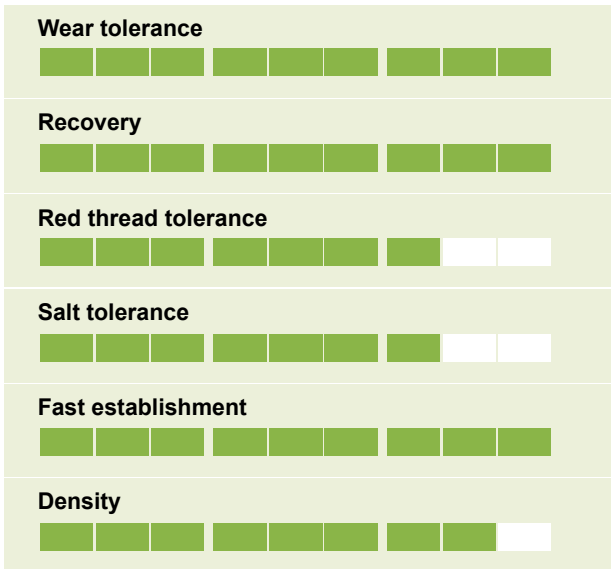

J Premier Pitch

%	Cultivar	Species	STRI Rating
20%	EUROPITCH	Perennial Ryegrass	7.8
20%	EURODIAMOND	Perennial Ryegrass	7.8
25%	GILDARA	Perennial Ryegrass	7.6
25%	MONROE	Perennial Ryegrass	7.6
10%	EUROCORDUS	Perennial Ryegrass	7.8

Ratings

Sowing Rate:	35-75g/m ²
Oversowing:	25-75g/m ²
Mowing Height:	Down to 12mm

- Proven performance at many of Europe's leading stadia - delivers exceptional wear tolerance and disease resistance under stadium management conditions
- 5 cultivar blend incorporates Europe's highest rated cultivars including Gildara and Monroe for proven brown patch tolerance
- Rapid establishment, ready to mow in 3-5 weeks, for natural and hybrid pitches
- Ultimate match day turf recovery with average rating of 7.4
- GroMax treated, maximises seedling development
- New [JNitro Premier Pitch](#) - [ProNitro](#) coated option available

GroMax treated, maximises seedling development

DLF SELECT Purity you can rely on

Buy Now!