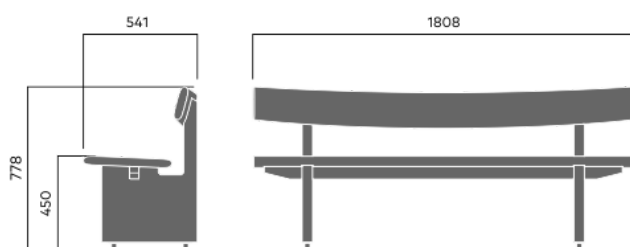

EDO seat

4316

Designed by
Torbjørn Anderssen, Espen Voll

Edo seat is inspired by both Japanese and Scandinavian design. The gently curved backrest offers excellent comfort. The EDO bench comes with steel ends for outdoor use and wood ends for indoor use.