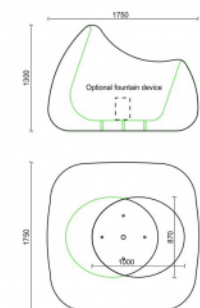

Planter Coast

Anchoring

- ✓ Free standing

Measurements

- ✓ 175x175x130 cm - 4320 kg

Optional waterproof and anti-graffiti protection.

Other colours on request. Take into consideration a difference of colour on your screen or print-out in comparison with the reality. URBASTYLE cannot bear the responsibility for differences due to print-out or digital media.

Colours and Finishings

- ✓ FINO ✓ FINERRO ✓ FERRO

Technical

GEOMETRY

HANDLING