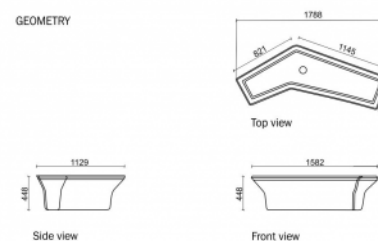

## Measurements

- ✓ 179x43x45 cm - 360 kg

Optional waterproof and anti-graffiti protection.

Other colours on request. Take into consideration a difference of colour on your screen or print-out in comparison with the reality. URBASTYLE cannot bear the responsibility for differences due to print-out or digital media.

## Technical

GEOMETRY

HANDLING