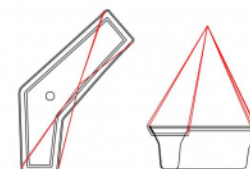

## Measurements

- ✓ 179x43x45 cm - 360 kg

Optional waterproof and anti-graffiti protection.

Other colours on request. Take into consideration a difference of colour on your screen or print-out in comparison with the reality. URBASTYLE cannot bear the responsibility for differences due to print-out or digital media.

## Technical

GEOMETRY

HANDLING