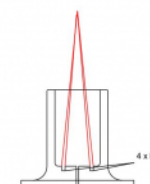

Planter Pop Up

Roel Vandebeek

Product Set: Bench Pop Up

Anchoring

- ✓ Free standing

Measurements

- ✓ 99x99x85,8 cm - 600 kg

Optional waterproof and anti-graffiti protection.

Other colours on request. Take into consideration a difference of colour on your screen or print-out in comparison with the reality. URBASTYLE cannot bear the responsibility for differences due to print-out or digital media.

Colours and Finishings

- ✓ FINO ✓ FINERRO ✓ FERRO

Technical

GEOMETRY

HANDLING

Accessibility