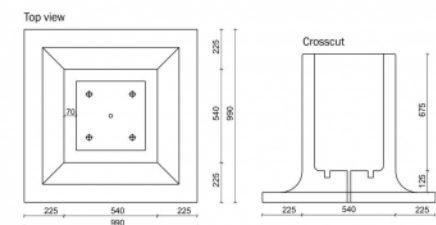

### Measurements

- ✓ 99x99x85,8 cm - 600 kg

Optional waterproof and anti-graffiti protection.

Other colours on request. Take into consideration a difference of colour on your screen or print-out in comparison with the reality. URBASTYLE cannot bear the responsibility for differences due to print-out or digital media.

#### GEOMETRY