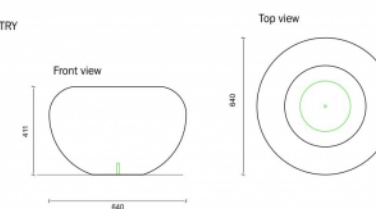

Seat Cloud

Anchoring

✓ 1x M12

Measurements

✓ Ø 64cm / H40cm - 185 kg

Optional waterproof and anti-graffiti protection.

Other colours on request. Take into consideration a difference of colour on your screen or print-out in comparison with the reality. URBASTYLE cannot bear the responsibility for differences due to print-out or digital media.

Colours and Finishings

✓FINO ✓FINERRO ✓FERRO

Technical

GEOMETRY

HANDLING

Accessibility