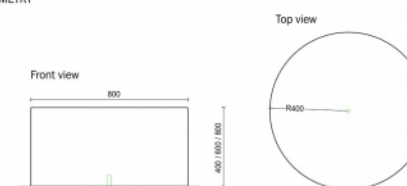

Seat Cylinder

Anchoring

✓ 1x M12

Measurements

✓ Ø 50cm - H45cm - 200 kg

Optional waterproof and anti-graffiti protection.

Other colours on request. Take into consideration a difference of colour on your screen or print-out in comparison with the reality. URBASTYLE cannot bear the responsibility for differences due to print-out or digital media.

Colours and Finishings

✓ FINO ✓ FINERRO ✓ FERRO

Technical

GEOMETRY