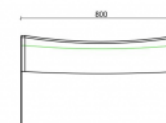

Seat Curva

Anchoring

- ✓ Free standing

Measurements

- ✓ 80x50x45 cm - 360 kg

Optional waterproof and anti-graffiti protection.

Other colours on request. Take into consideration a difference of colour on your screen or print-out in comparison with the reality. URBASTYLE cannot bear the responsibility for differences due to print-out or digital media.

Colours and Finishings

- ✓ FINO ✓ FINERRO ✓ FERRO

Technical

GEOMETRY

Side view

Front view

Top view

HANDLING