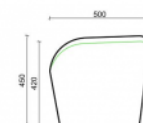

Seat Curva

Anchoring

- ✓ Free standing

Measurements

- ✓ 80x50x45 cm - 360 kg

Optional waterproof and anti-graffiti protection.

Other colours on request. Take into consideration a difference of colour on your screen or print-out in comparison with the reality. URBASTYLE cannot bear the responsibility for differences due to print-out or digital media.

Colours and Finishings

- ✓ FINO ✓ FINERRO ✓ FERRO

Technical

GEOMETRY

Side view

Front view

Top view

HANDLING