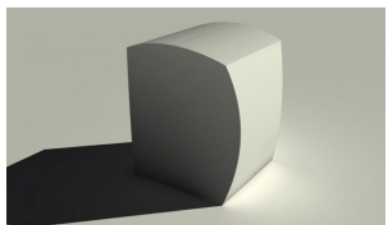

Anchoring

✓ 1x M12

Measurements

✓ 40x40x54 cm - 170 kg

Optional waterproof and anti-graffiti protection.

Other colours on request. Take into consideration a difference of colour on your screen or print-out in comparison with the reality. URBASTYLE cannot bear the responsibility for differences due to print-out or digital media.

Colours and Finishings

✓FINO ✓FINERRO ✓FERRO

Technical

GEOMETRY

Crosscut

Front view

Side view

HANDLING