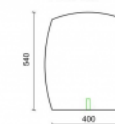

Anchoring

✓ 1x M12

Measurements

✓ 40x40x54 cm - 170 kg

Optional waterproof and anti-graffiti protection.

Other colours on request. Take into consideration a difference of colour on your screen or print-out in comparison with the reality. URBASTYLE cannot bear the responsibility for differences due to print-out or digital media.

Colours and Finishings

✓FINO ✓FINERRO ✓FERRO

Technical

GEOMETRY

Crosscut

Front view

Side view

HANDLING