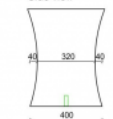

Anchoring

✓ 1x M12

Measurements

✓ 40x40x54 cm - 170 kg

Optional waterproof and anti-graffiti protection.

Other colours on request. Take into consideration a difference of colour on your screen or print-out in comparison with the reality. URBASTYLE cannot bear the responsibility for differences due to print-out or digital media.

Colours and Finishings

✓FINO ✓FINERRO ✓FERRO

Technical

GEOMETRY

Crosscut

Front view

Side view

HANDLING