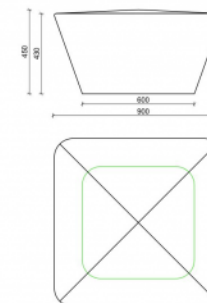

Square Bench Charlie

MSA

Anchoring

- ✓ Free standing

Measurements

- ✓ 90x90x45 cm - 606 kg

Optional waterproof and anti-graffiti protection.

Other colours on request. Take into consideration a difference of colour on your screen or print-out in comparison with the reality. URBASTYLE cannot bear the responsibility for differences due to print-out or digital media.

Colours and Finishings

- ✓ FINO ✓ FINERRO ✓ FERRO

Technical

GEOMETRY

HANDLING

Accessibility