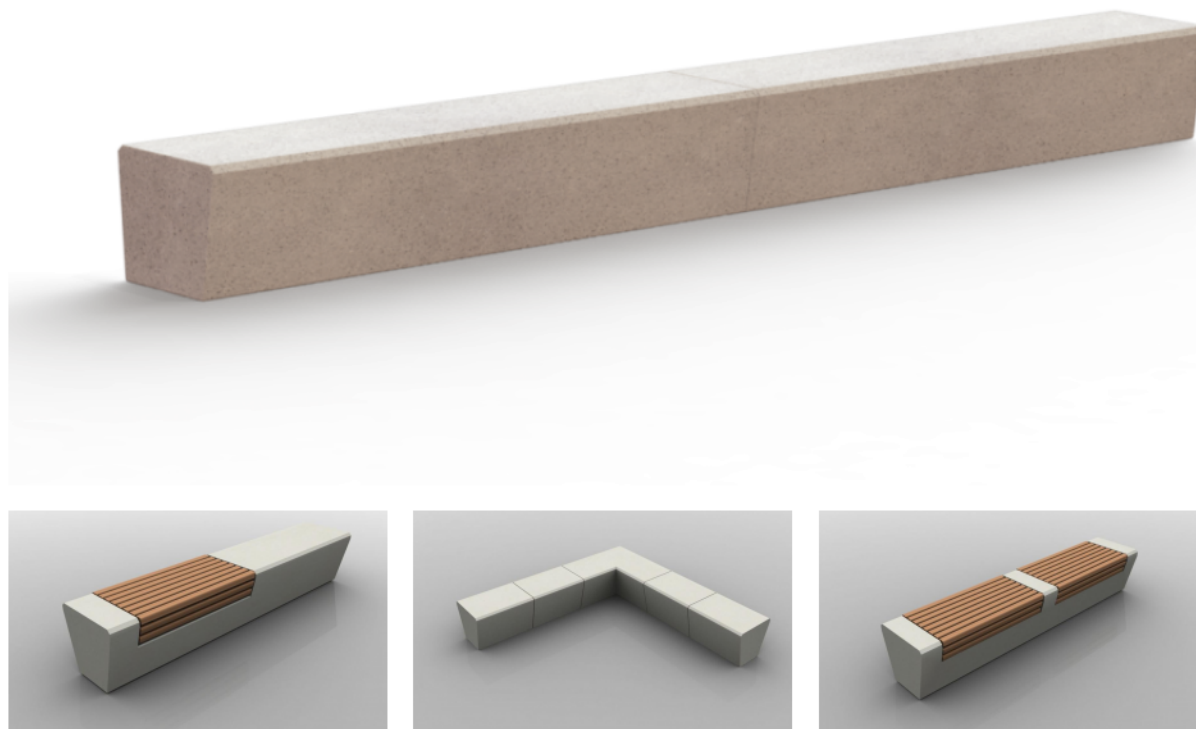

Bench Woodline Straight

Anchoring

- ✓ 2x M12

Measurements

- ✓ 250x50x45 cm - 1.128 kg
- ✓ 70x50x45 cm - 308 kg

Optional waterproof and anti-graffiti protection.

Other colours on request. Take into consideration a difference of colour on your screen or print-out in comparison with the reality. URBASTYLE cannot bear the responsibility for differences due to print-out or digital media.

Colours and Finishings

- ✓ FINO
- ✓ FINERRO
- ✓ FERRO

Technical

Product Set: Bench Woodline Round - Optional Handle/Armrest - Seat Wood-Line straight

Accessibility