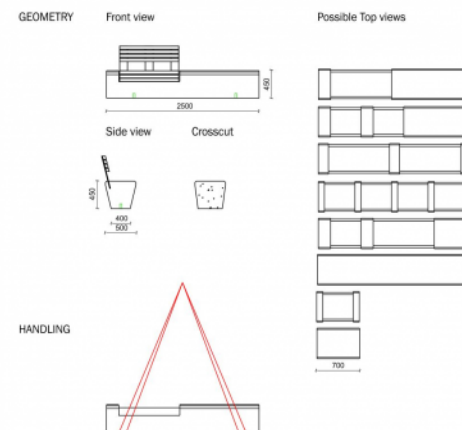

Bench Woodline Straight

Anchoring

- ✓ 2x M12

Measurements

- ✓ 250x50x45 cm - 1.128 kg
- ✓ 70x50x45 cm - 308 kg

Optional waterproof and anti-graffiti protection.

Other colours on request. Take into consideration a difference of colour on your screen or print-out in comparison with the reality. URBASTYLE cannot bear the responsibility for differences due to print-out or digital media.

Colours and Finishings

- ✓ FINO
- ✓ FINERRO
- ✓ FERRO

Technical

Product Set: Bench Woodline Round - Optional Handle/Armrest - Seat Wood-Line straight

Accessibility