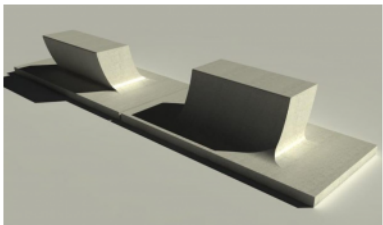

Bench Pop Up

Roel Vandebeek

Anchoring

- ✓ Free standing

Measurements

- ✓ 199x99x51 cm - 790 kg

Optional waterproof and anti-graffiti protection.

Other colours on request. Take into consideration a difference of colour on your screen or print-out in comparison with the reality. URBASTYLE cannot bear the responsibility for differences due to print-out or digital media.

Colours and Finishings

- ✓ FINO ✓ FINERRO ✓ FERRO

Technical

GEOMETRY

HANDLING

Accessibility

Product Set: Planter Pop Up