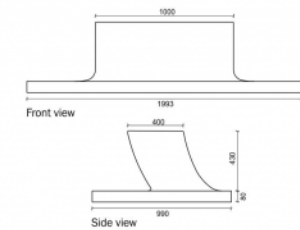

Bench Pop Up

Roel Vandebeek

Anchoring

- ✓ Free standing

Measurements

- ✓ 199x99x51 cm - 790 kg

Optional waterproof and anti-graffiti protection.

Other colours on request. Take into consideration a difference of colour on your screen or print-out in comparison with the reality. URBASTYLE cannot bear the responsibility for differences due to print-out or digital media.

Colours and Finishings

- ✓ FINO ✓ FINERRO ✓ FERRO

Technical

GEOMETRY

HANDLING

Accessibility

Product Set: Planter Pop Up