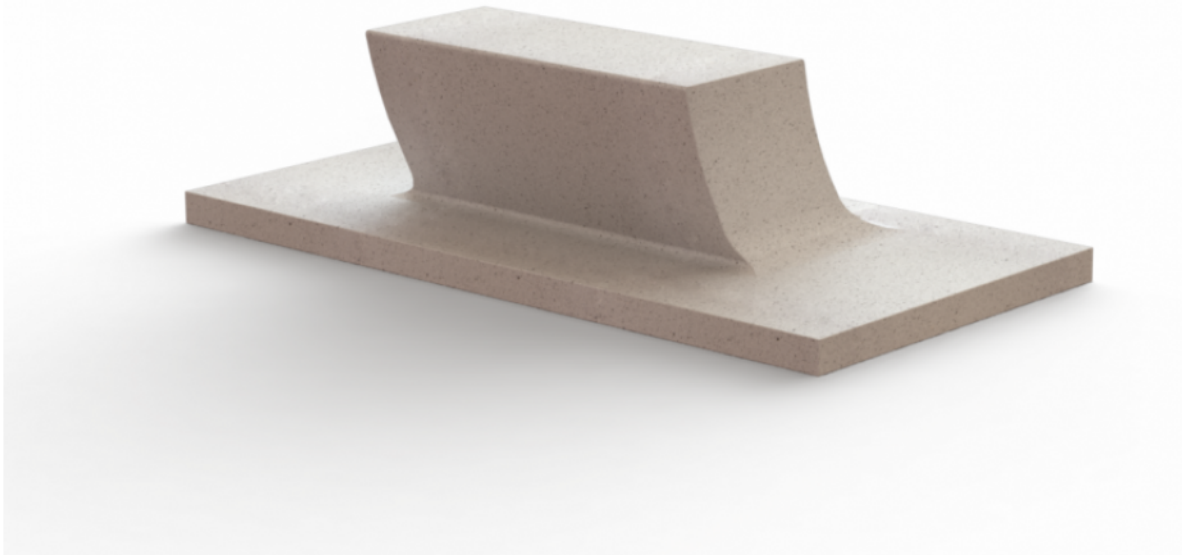

Bench Pop Up

Roel Vandebeek

Anchoring

- ✓ Free standing

Measurements

- ✓ 199x99x51 cm - 790 kg

Optional waterproof and anti-graffiti protection.

Other colours on request. Take into consideration a difference of colour on your screen or print-out in comparison with the reality. URBASTYLE cannot bear the responsibility for differences due to print-out or digital media.

Colours and Finishings

- ✓ FINO ✓ FINERRO ✓ FERRO

Technical

GEOMETRY

HANDLING

Accessibility

Product Set: Planter Pop Up