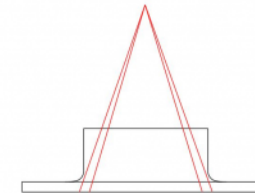

Bench Pop Up

Roel Vandebeek

Anchoring

- ✓ Free standing

Measurements

- ✓ 199x99x51 cm - 790 kg

Optional waterproof and anti-graffiti protection.

Other colours on request. Take into consideration a difference of colour on your screen or print-out in comparison with the reality. URBASTYLE cannot bear the responsibility for differences due to print-out or digital media.

Colours and Finishings

- ✓ FINO ✓ FINERRO ✓ FERRO

Technical

GEOMETRY

HANDLING

Accessibility

Product Set: Planter Pop Up