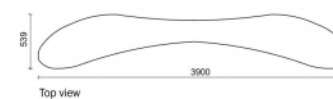

Bench Cityscape

Arne Quinze

Anchoring

- ✓ Free standing

Measurements

- ✓ 392x75x40 cm - 1.450 kg

Optional waterproof and anti-graffiti protection.

Other colours on request. Take into consideration a difference of colour on your screen or print-out in comparison with the reality. URBASTYLE cannot bear the responsibility for differences due to print-out or digital media.

Colours and Finishings

- ✓ FERRO

Technical

GEOMETRY

HANDLING

Product Set: Planter Lau Scape

Accessibility