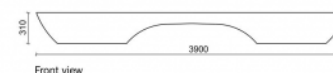

Bench Cityscape

Arne Quinze

Anchoring

- ✓ Free standing

Measurements

- ✓ 392x75x40 cm - 1.450 kg

Optional waterproof and anti-graffiti protection.

Other colours on request. Take into consideration a difference of colour on your screen or print-out in comparison with the reality. URBASTYLE cannot bear the responsibility for differences due to print-out or digital media.

Colours and Finishings

- ✓ FERRO

Technical

GEOMETRY

HANDLING

Product Set: Planter Lau Scape

Accessibility