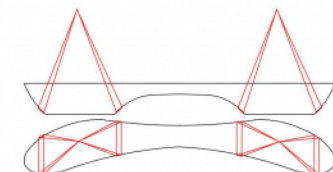

Bench Cityscape

Arne Quinze

Anchoring

- ✓ Free standing

Measurements

- ✓ 392x75x40 cm - 1.450 kg

Optional waterproof and anti-graffiti protection.

Other colours on request. Take into consideration a difference of colour on your screen or print-out in comparison with the reality. URBASTYLE cannot bear the responsibility for differences due to print-out or digital media.

Colours and Finishings

- ✓ FERRO

Technical

GEOMETRY

HANDLING

Product Set: Planter Lau Scape

Accessibility