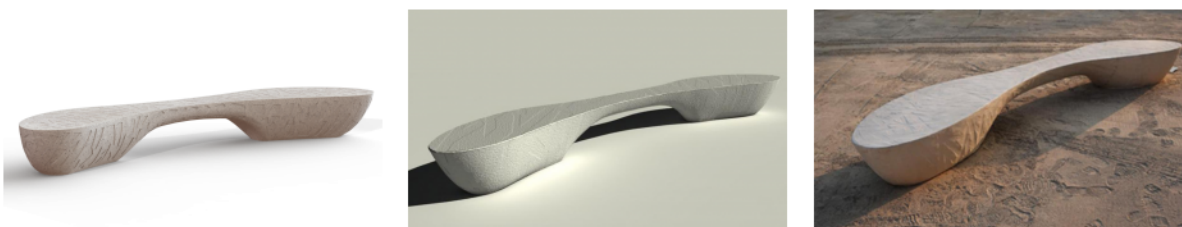

Bench Cityscape

Arne Quinze

Anchoring

- ✓ Free standing

Measurements

- ✓ 392x75x40 cm - 1.450 kg

Optional waterproof and anti-graffiti protection.

Other colours on request. Take into consideration a difference of colour on your screen or print-out in comparison with the reality. URBASTYLE cannot bear the responsibility for differences due to print-out or digital media.

Colours and Finishings

- ✓ FERRO

Technical

GEOMETRY

HANDLING

Product Set: Planter Lau Scape

Accessibility