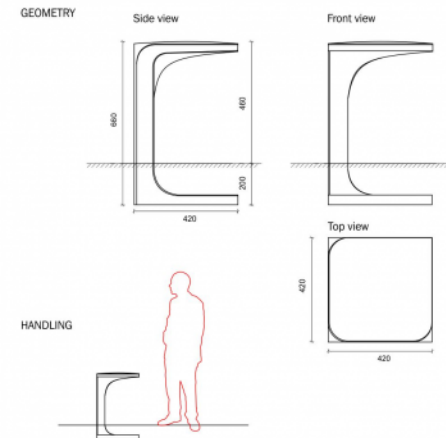

Anchoring

- ✓ To fix in ground with concrete

Measurements

- ✓ 42x42x66 cm - 60 kg

Optional waterproof and anti-graffiti protection.

Other colours on request. Take into consideration a difference of colour on your screen or print-out in comparison with the reality. URBASTYLE cannot bear the responsibility for differences due to print-out or digital media.

Colours and Finishings

- ✓ UHPC FINOCRETE BETOLINE

Technical

Accessibility