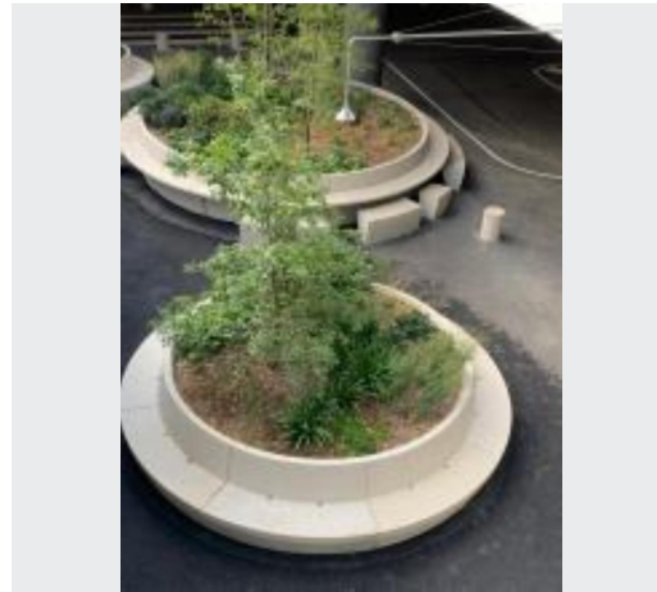

Bench Paris I

Anchoring

- ✓ Free standing

Measurements

- ✓ 171,5 x 61 x 90,5cm - radius 2385 - 730kg

Bench Paris 1 The Paris 1 and Paris 2 circular concrete benches were exclusively designed for the Paris la Défense project. The seat and back of the Paris 1 garden bench offer comfort to passers-by who want to take a break. This concrete bench is available in several colors and finishes. You will find all the information about this bench on the product sheet and for any...