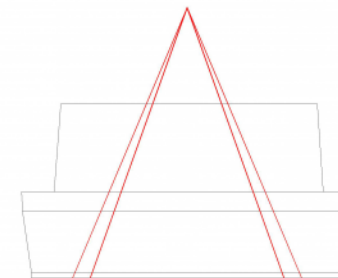

Handling

Accessibility