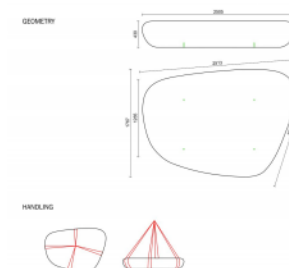

Handling

Accessibility