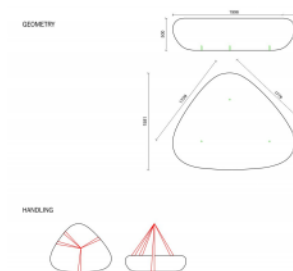

Bench Galet II

URBASTYLE
CONCRETE STREET FURNITURE

Anchoring

- ✓ Free standing

Measurements

- ✓ 199 x 158 x 50cm - 2880kg

The stony Bench Galet II, size 199x158x50 cm The Bench Galet is a set of concrete benches in different shapes and sizes. They have two characteristics in common, they all have the shape of a stone and they were designed by L'Escaut Architectures. Make your choice: Bench Galet I - 130x130x130x35 cm Bench Galet II - 199x158x50 cm Bench Galet III - 234x126x43 cm Bench Galet IV - ...

Colours and Finishings

- ✓ FERRO
- ✓ FINO
- ✓ FINERRO

Handling

Accessibility