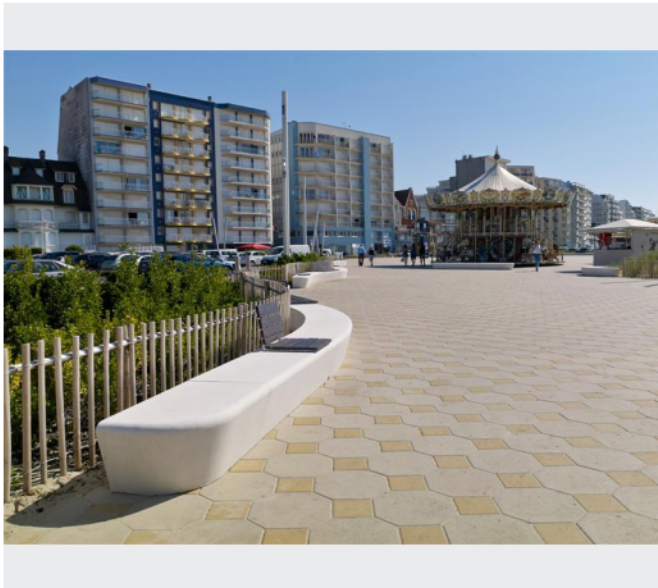

Bench Centenaire

Anchoring

- ✓ Free standing

Measurements

- ✓ Width 60 cm Start/end - 100x60x40 cm - 480 kg
- ✓ Width 60 cm Connecting piece - 100x60x40 cm - 528 kg
- ✓ Width 60 cm Elbow - 100x60x40 cm - R650 cm - 480 kg
- ✓ Width 60 cm - 100x60x40 cm - R500 cm - 552 kg
- ✓ Width 100 cm Start-/end - 100x100x40 cm - 768 kg
- ✓ Width 100 cm Connecting piece - 100/100/40 cm - 940 kg
- ✓ Width 100 cm Elbow - 100/115/40 cm - R750 cm - 912 kg

The centenaire bench is like a snake hidden in your landscape designs. If you are looking for a long, endless street bench to implement in your landscaping design, then stop searching, you have found the bench centenaire. It crawls left and right like a snake along different zones in your design. Two types of the bench centenaire, single or double curved sides, give you the...