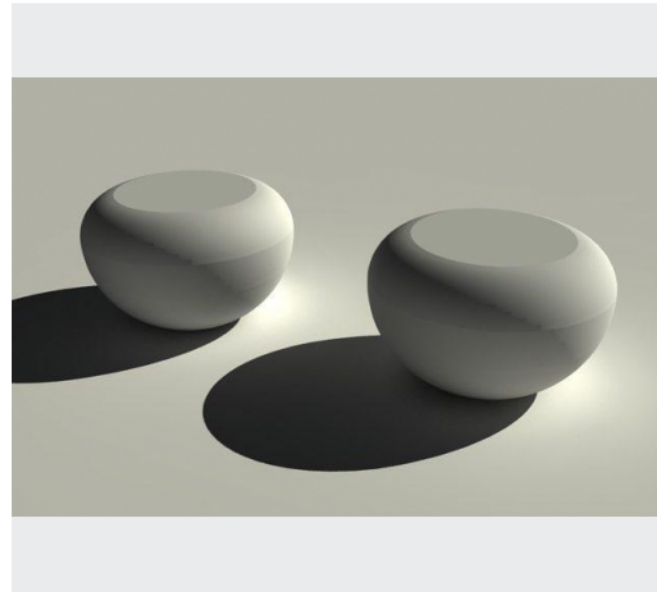

Seat Cloud

URBASTYLE
CONCRETE STREET FURNITURE

Anchoring

- ✓ 1x M12

Measurements

- ✓ Ø : 64cm / H40cm - 185 kg

Seat Cloud - popular round bollard seat The precast seat cloud has a truncated egg shape. Narrow at the bottom and wide towards the top. A pleasant seat height of 41 cm. The Cloud can be used as a seating block but also as a closing block to demarcate your public space. By means of a threaded rod it can be anchored in the ground....