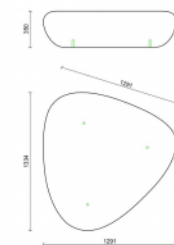

Handling

GEOMETRY

HANDLING

Accessibility