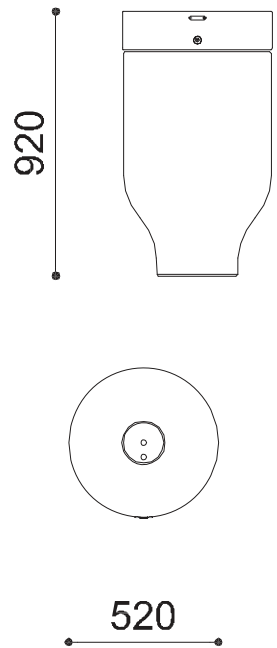

Cup

The Cup Litter Bin is made of High Performance Concrete (HPC), available in the VELVET finish, equipped with a painted steel ring cover with triangular lock, ashtray with anti-theft cable made of stainless steel and waste bag support fitted to the internal section. Pre-drilled for anchors.

Dimensions

H: 920mm
Dia: 520mm

artform
urban furniture