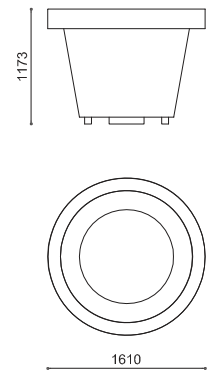

Size

The Size Planter is an open barrel steel planter which is available in three sizes. The planter is made of Corten steel sheet and equipped with a free standing base to move it around. Arranged for LED lighting (upon request with an extra charge).

Dimensions

H: 973-1173mm
Dia: 1080-1610mm

(Technical Drawings for variants available on request)

artform
urban furniture