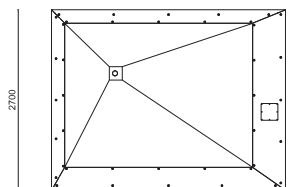

## GPDUE

The GPDUE Shelter is a bus shelter comprising of a series of covers with different heights and sizes, shaped as an inverted pyramid with a powder coated steel structure and coated with powder coated steel sheet. Installation plate with anchors.

### Dimensions

H: 2660, 3080mm  
 W: 2700, 3500mm  
 D: 2700, 3500mm

(Technical Drawings for variants available on request)

**artform**  
 urban furniture