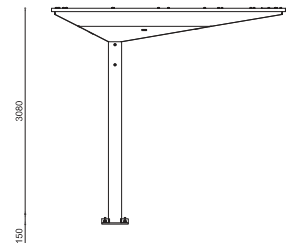

## GPDUE

The GPDUE Shelter is a bus shelter comprising of a series of covers with different heights and sizes, shaped as an inverted pyramid with a powder coated steel structure and coated with powder coated steel sheet. Installation plate with anchors.

### Dimensions

H: 2660, 3080mm  
 W: 2700, 3500mm  
 D: 2700, 3500mm

(Technical Drawings for variants available on request)

**artform**  
 urban furniture