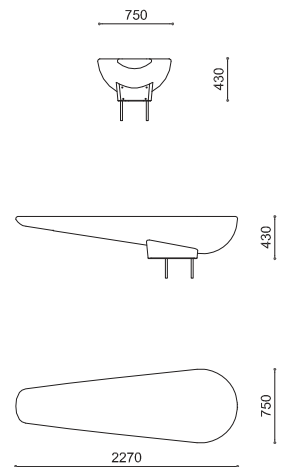

Cann

The Cann Bench, with its sleek form and almost floating appearance, has been inspired by the style of cannons from battle ships. Manufactured from reconstituted stone, it has a smooth seat with sanded sides and is able to house LED lighting underneath (upon request with extra charge). The base is coated stainless steel; installation with threaded bars.

Dimensions

H: 430mm
W: 2270mm
D: 750mm

(Technical Drawings for variants available on request)

artform
urban furniture