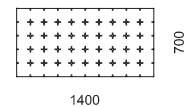

Pad

The Pad Bench is a playful representation in High-Performance Concrete (HPC), inspired by old upholstered pianist seats. Its clever design includes holes in the place of where upholstered buttons would normally be, to allow for water run-off. Available in Velvet finish. Free standing with pedestals or installation with threaded bars.

Dimensions

H: 462mm
W: 1400mm
D: 700mm

(Technical Drawings for variants available on request)

artform
urban furniture