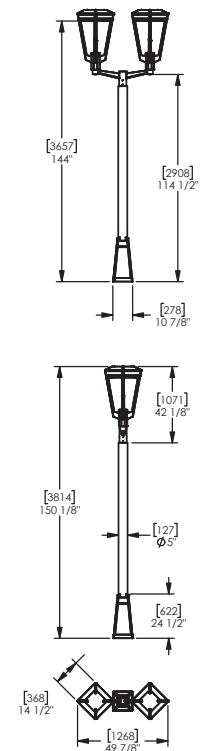

Ashbery Pedestrian Light

Ashbery is a trio of lights that brings together advanced LED technology and optics, paying homage to traditional-style lights. The range has been created in collaboration with Robert A.M. Stern Architects, celebrated masters of modern traditional design, and Fisher Marantz Stone, an internationally recognised award-winning lighting design agency. The pedestrian light is offered in 3700mm, 4300mm and 4900mm heights and is ideal for campuses, parks and plazas, helping to create public spaces that are usable 24 hours a day. Options include single luminaires or a double-mount option for dual luminaires, one on either side of the pole. Patent-pending glare control requires less eye adaptation, enabling lower light levels and lower energy use with excellent visual acuity, while tenon-mounted luminaires can be retrofitted on site.

Specification:

Materials:
Post - cast aluminium

Dimensions

H: 3700mm
W: 278mm
D: 278mm

(Technical Drawings for variants available on request)

artform
urban furniture