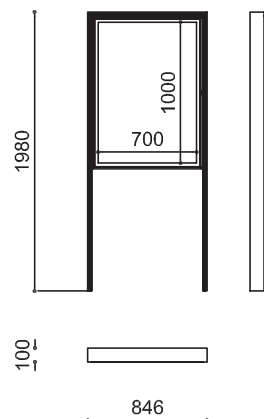

Bach Notice Board

The Bach Notice Board is available in different sizes, single or double-sided, with supports or for wall mounting. It is made of a tubular steel frame and a pressed steel panel. The door is made of an extruded aluminium profile with fine edge and 4 + 4 mm shatterproof glass sheet and side lock. The supports are made of steel, consisting of plate and pipe. Ground fixing is through extension to be cemented directly into the ground.

Specification

Materials

Posts - powder coated steel

Dimensions

H: 1980mm
W: 846mm
D: 100mm

(Technical Drawings for variants available on request)

artform
urban furniture